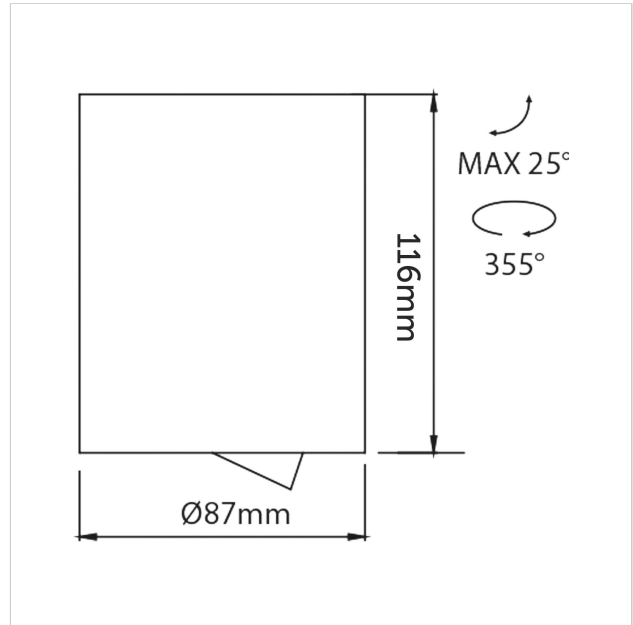

Dea Flora S

SKU	: 402DB93040GOF0
Housing material	: Aluminum Die Cast
Luminaire Color	: Black
Optic	: Reflector
Reflector Color	: Gold
Power supply	: Included ON/OFF
Luminaire dimension	: Ø87x116mm
Cut out dimension	: N/A
Luminous Flux (lm)	: 880 lm
LED power	: N/A
System power	: 10.5W
System efficiency	: 84lm/W
Beam angle (°)	: 40°
CCT (K)	: 3000K
CRI	: 90
Chromaticity tolerance	: 3 MacAdam
Nominal fA	: N/A
Nominal fV	: N/A
Mains Voltage	: 220-240V / 50 -60Hz
El. Class	: Class II
Lifetime	: 50000h
IP rating	: IP20

Light source energy class	: E
Light source identifier	: CLU028-1204C4-303H5M3-F1
Net. Weight	: 0.58Kg
Warranty	: 5Y

All rated values @ ambient temperature of 25° C. Electric and photometric values are initially subject to a tolerance of +/- 10%. Tolerance of color temperature +/- 150K. Technical data can change without prior notice.