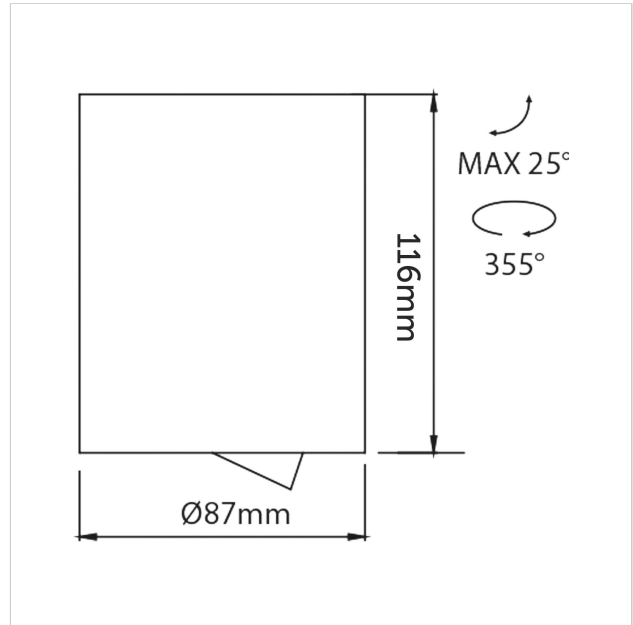

Dea Flora S

SKU	: 402DB94040GOF0
Housing material	: Aluminum Die Cast
Luminaire Color	: Black
Optic	: Reflector
Reflector Color	: Gold
Power supply	: Included ON/OFF
Luminaire dimension	: Ø87x116mm
Cut out dimension	: N/A
Luminous Flux (lm)	: 890 lm
LED power	: N/A
System power	: 10.5W
System efficiency	: 85lm/W
Beam angle (°)	: 40°
CCT (K)	: 4000K
CRI	: 90
Chromaticity tolerance	: 3 MacAdam
Nominal fA	: N/A
Nominal fV	: N/A
Mains Voltage	: 220-240V / 50 -60Hz
EI. Class	: Class II
Lifetime	: 50000h
IP rating	: IP20

Light source energy class	: E
Light source identifier	: CLU028-1204C4-403H5M3-F1
Net. Weight	: 0.58Kg
Warranty	: 5Y

All rated values @ ambient temperature of 25° C. Electric and photometric values are initially subject to a tolerance of +/- 10%. Tolerance of color temperature +/- 150K. Technical data can change without prior notice.