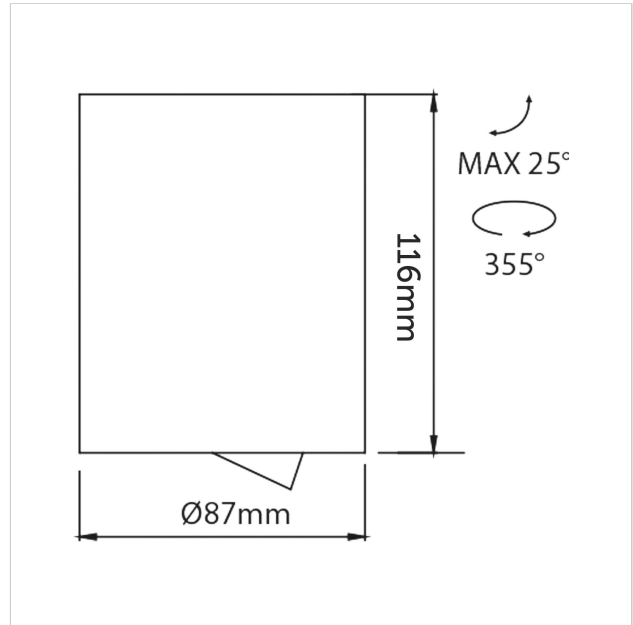

Dea Flora S

SKU	: 402DB92740SGF0
Housing material	: Aluminum Die Cast
Luminaire Color	: Black
Optic	: Reflector
Reflector Color	: Silver High Gloss
Power supply	: Included ON/OFF
Luminaire dimension	: Ø87x116mm
Cut out dimension	: N/A
Luminous Flux (lm)	: 900 lm
LED power	: N/A
System power	: 10.5W
System efficiency	: 86lm/W
Beam angle (°)	: 40°
CCT (K)	: 2700K
CRI	: 90
Chromaticity tolerance	: 3 MacAdam
Nominal fA	: N/A
Nominal fV	: N/A
Mains Voltage	: 220-240V / 50 -60Hz
El. Class	: Class II
Lifetime	: 50000h
IP rating	: IP20

Light source energy class	: F
Light source identifier	: CLU028-1204C4-273H5M3-F1
Net. Weight	: 0.58Kg
Warranty	: 5Y

All rated values @ ambient temperature of 25° C. Electric and photometric values are initially subject to a tolerance of +/- 10%. Tolerance of color temperature +/- 150K. Technical data can change without prior notice.