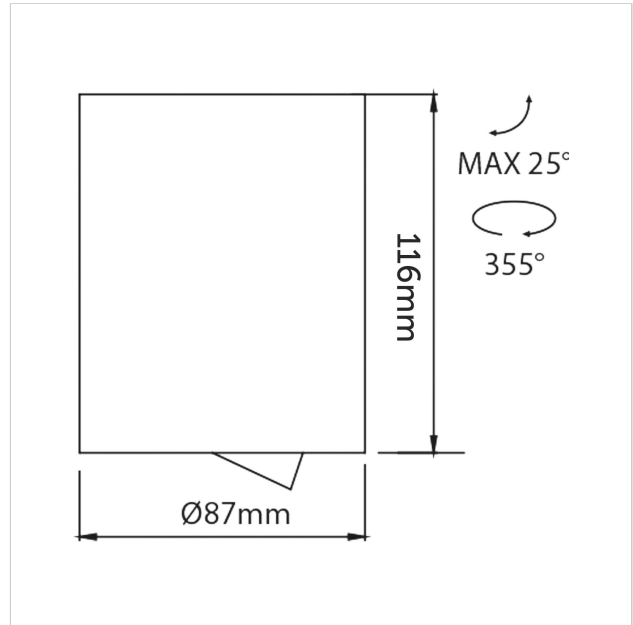

# Dea Flora S

SKU	: 402DB93040SGF0
Housing material	: Aluminum Die Cast
Luminaire Color	: Black
Optic	: Reflector
Reflector Color	: Silver High Gloss
Power supply	: Included ON/OFF
Luminaire dimension	: Ø87x116mm
Cut out dimension	: N/A
Luminous Flux (lm)	: 950 lm
LED power	: N/A
System power	: 10.5W
System efficiency	: 90lm/W
Beam angle (°)	: 40°
CCT (K)	: 3000K
CRI	: 90
Chromaticity tolerance	: 3 MacAdam
Nominal fA	: N/A
Nominal fV	: N/A
Mains Voltage	: 220-240V / 50 -60Hz
El. Class	: Class II
Lifetime	: 50000h
IP rating	: IP20

---

<b>Light source energy class</b>	: E
<b>Light source identifier</b>	: CLU028-1204C4-303H5M3-F1
<b>Net. Weight</b>	: 0.58Kg
<b>Warranty</b>	: 5Y

---

All rated values @ ambient temperature of 25° C. Electric and photometric values are initially subject to a tolerance of +/- 10%. Tolerance of color temperature +/- 150K. Technical data can change without prior notice.