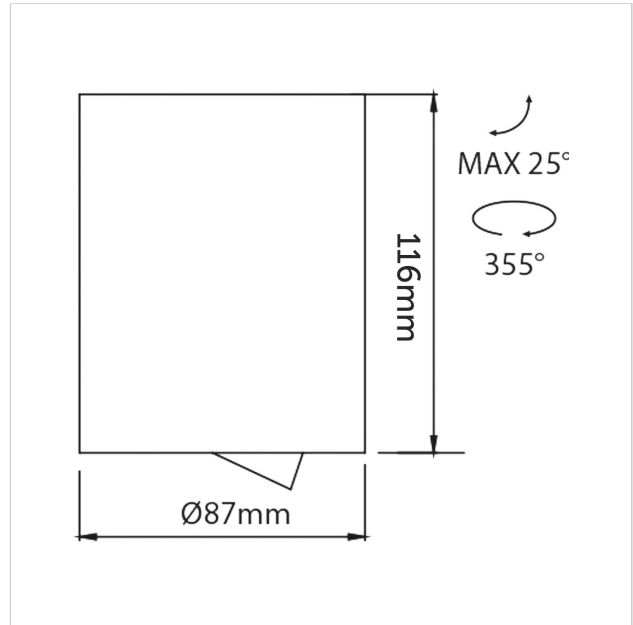

Dea Flora S

SKU	: 402DB94040SGF0
Housing material	: Aluminum Die Cast
Luminaire Color	: Black
Optic	: Reflector
Reflector Color	: Silver High Gloss
Power supply	: Included ON/OFF
Luminaire dimension	: Ø87x116mm
Cut out dimension	: N/A
Luminous Flux (lm)	: 960 lm
LED power	: N/A
System power	: 10.5W
System efficiency	: 91lm/W
Beam angle (°)	: 40°
CCT (K)	: 4000K
CRI	: 90
Chromaticity tolerance	: 3 MacAdam
Nominal fA	: N/A
Nominal fV	: N/A
Mains Voltage	: 220-240V / 50 -60Hz
El. Class	: Class II
Lifetime	: 50000h
IP rating	: IP20

Light source energy class	: E
Light source identifier	: CLU028-1204C4-403H5M3-F1
Net. Weight	: 0.58Kg
Warranty	: 5Y

All rated values @ ambient temperature of 25° C. Electric and photometric values are initially subject to a tolerance of +/- 10%. Tolerance of color temperature +/- 150K. Technical data can change without prior notice.