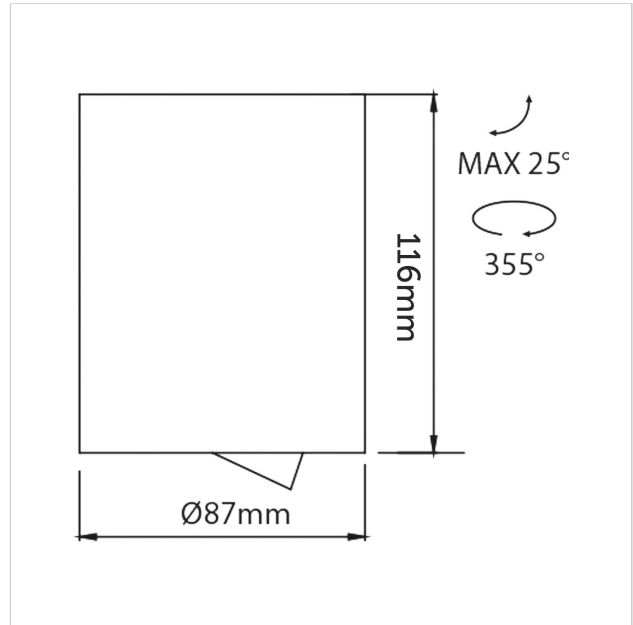

Dea Flora S

SKU	: 402DB92740WHF0
Housing material	: Aluminum Die Cast
Luminaire Color	: Black
Optic	: Reflector
Reflector Color	: White
Power supply	: Included ON/OFF
Luminaire dimension	: Ø87x116mm
Cut out dimension	: N/A
Luminous Flux (lm)	: 840 lm
LED power	: N/A
System power	: 10.5W
System efficiency	: 80lm/W
Beam angle (°)	: 40°
CCT (K)	: 2700K
CRI	: 90
Chromaticity tolerance	: 3 MacAdam
Nominal fA	: N/A
Nominal fV	: N/A
Mains Voltage	: 220-240V / 50 -60Hz
El. Class	: Class II
Lifetime	: 50000h
IP rating	: IP20

Light source energy class	: F
Light source identifier	: CLU028-1204C4-273H5M3-F1
Net. Weight	: 0.58Kg
Warranty	: 5Y

All rated values @ ambient temperature of 25° C. Electric and photometric values are initially subject to a tolerance of +/- 10%. Tolerance of color temperature +/- 150K. Technical data can change without prior notice.