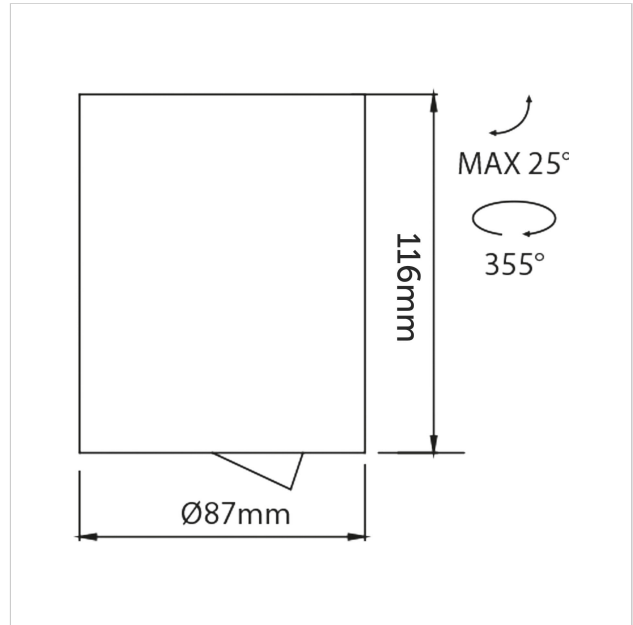

Dea Flora S

SKU	: 402DB93040WHF0
Housing material	: Aluminum Die Cast
Luminaire Color	: Black
Optic	: Reflector
Reflector Color	: White
Power supply	: Included ON/OFF
Luminaire dimension	: Ø87x116mm
Cut out dimension	: N/A
Luminous Flux (lm)	: 880 lm
LED power	: N/A
System power	: 10.5W
System efficiency	: 84lm/W
Beam angle (°)	: 40°
CCT (K)	: 3000K
CRI	: 90
Chromaticity tolerance	: 3 MacAdam
Nominal fA	: N/A
Nominal fV	: N/A
Mains Voltage	: 220-240V / 50 -60Hz
El. Class	: Class II
Lifetime	: 50000h
IP rating	: IP20

Light source energy class	: E
Light source identifier	: CLU028-1204C4-303H5M3-F1
Net. Weight	: 0.58Kg
Warranty	: 5Y

All rated values @ ambient temperature of 25° C. Electric and photometric values are initially subject to a tolerance of +/- 10%. Tolerance of color temperature +/- 150K. Technical data can change without prior notice.