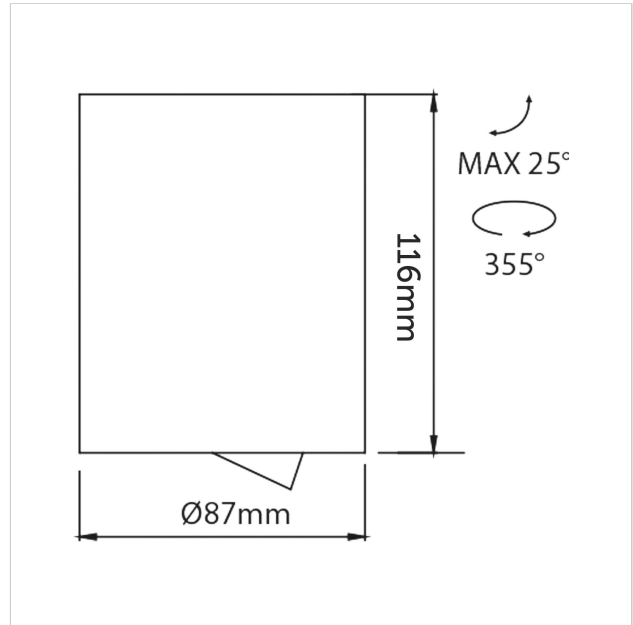

Dea Flora S

SKU	: 402DB94040WHF0
Housing material	: Aluminum Die Cast
Luminaire Color	: Black
Optic	: Reflector
Reflector Color	: White
Power supply	: Included ON/OFF
Luminaire dimension	: Ø87x116mm
Cut out dimension	: N/A
Luminous Flux (lm)	: 890 lm
LED power	: N/A
System power	: 10.5W
System efficiency	: 85lm/W
Beam angle (°)	: 40°
CCT (K)	: 4000K
CRI	: 90
Chromaticity tolerance	: 3 MacAdam
Nominal fA	: N/A
Nominal fV	: N/A
Mains Voltage	: 220-240V / 50 -60Hz
El. Class	: Class II
Lifetime	: 50000h
IP rating	: IP20

Light source energy class	: E
Light source identifier	: CLU028-1204C4-403H5M3-F1
Net. Weight	: 0.58Kg
Warranty	: 5Y

All rated values @ ambient temperature of 25° C. Electric and photometric values are initially subject to a tolerance of +/- 10%. Tolerance of color temperature +/- 150K. Technical data can change without prior notice.