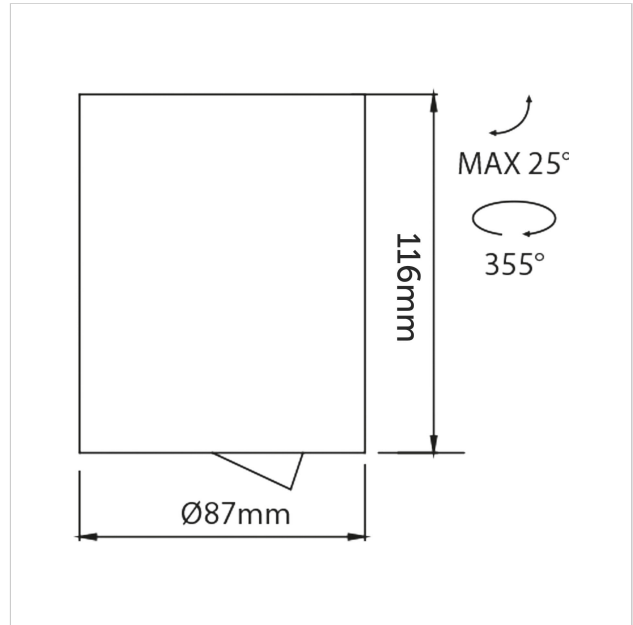

Dea Flora S

SKU	: 402DW92740CHF0
Housing material	: Aluminum Die Cast
Luminaire Color	: White
Optic	: Reflector
Reflector Color	: Chrome
Power supply	: Included ON/OFF
Luminaire dimension	: Ø87x116mm
Cut out dimension	: N/A
Luminous Flux (lm)	: 890 lm
LED power	: N/A
System power	: 10.5W
System efficiency	: 85lm/W
Beam angle (°)	: 40°
CCT (K)	: 2700K
CRI	: 90
Chromaticity tolerance	: 3 MacAdam
Nominal fA	: N/A
Nominal fV	: N/A
Mains Voltage	: 220-240V / 50 -60Hz
El. Class	: Class II
Lifetime	: 50000h
IP rating	: IP20

Light source energy class	: F
Light source identifier	: CLU028-1204C4-273H5M3-F1
Net. Weight	: 0.58Kg
Warranty	: 5Y

All rated values @ ambient temperature of 25° C. Electric and photometric values are initially subject to a tolerance of +/- 10%. Tolerance of color temperature +/- 150K. Technical data can change without prior notice.