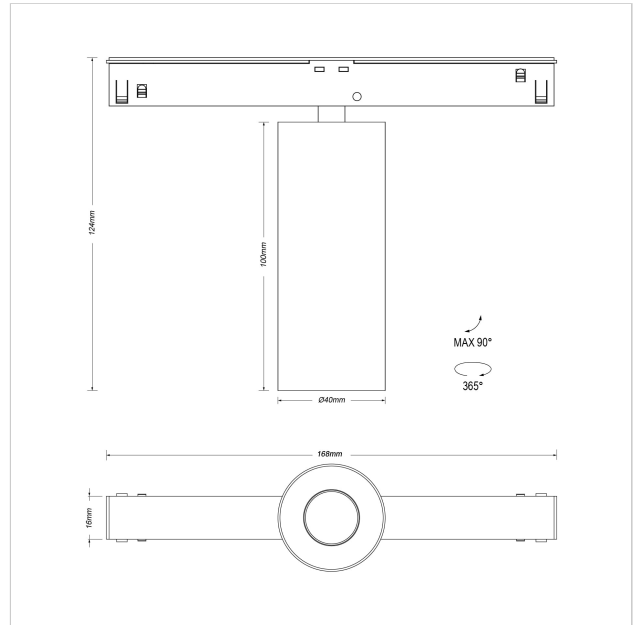

Dea Juno-Q1 XS

| | |
|----------------------------------|---------------------------------------|
| SKU | : Q611BW92734SGF0 |
| Housing material | : Aluminum Die Cast |
| Luminaire Color | : White |
| Optic | : Reflector |
| Reflector Color | : Silver High Gloss |
| Power supply | : included 48V DC/DC converter ON/OFF |
| Luminaire dimension | : 124mmx40mm |
| Cut out dimension | : N/A |
| Luminous Flux (lm) | : 490 lm |
| LED power | : 6.2W |
| System power | : 7W |
| Beam angle (°) | : 34° |
| CCT (K) | : 2700K |
| CRI | : 90 |
| Chromaticity tolerance | : 3 MacAdam |
| Mains Voltage | : 48V DC |
| EI. Class | : Class III |
| Lifetime | : 50000h |
| IP rating | : IP20 |
| Light source energy class | : F |
| Light source identifier | : CLU701-1002C4-273H5K2 |
| Net. Weight | : 0,3 kg |