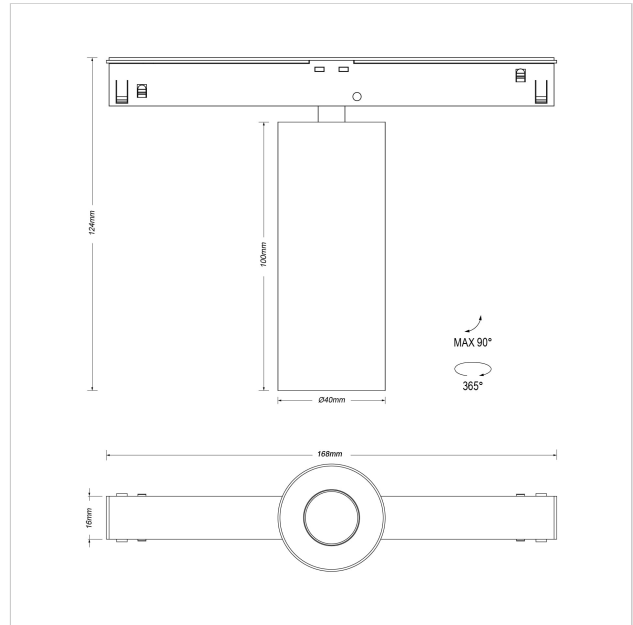

Dea Juno-Q1 XS

SKU	: Q611BW93034SGF0
Housing material	: Aluminum Die Cast
Luminaire Color	: White
Optic	: Reflector
Reflector Color	: Silver High Gloss
Power supply	: included 48V DC/DC converter ON/OFF
Luminaire dimension	: 124mmx40mm
Cut out dimension	: N/A
Luminous Flux (lm)	: 500 lm
LED power	: 6.2W
System power	: 7W
Beam angle (°)	: 34°
CCT (K)	: 3000K
CRI	: 90
Chromaticity tolerance	: 3 MacAdam
Mains Voltage	: 48V DC
EI. Class	: Class III
Lifetime	: 50000h
IP rating	: IP20
Light source energy class	: F
Light source identifier	: CLU701-1002C4-303H5K2
Net. Weight	: 0,3 kg