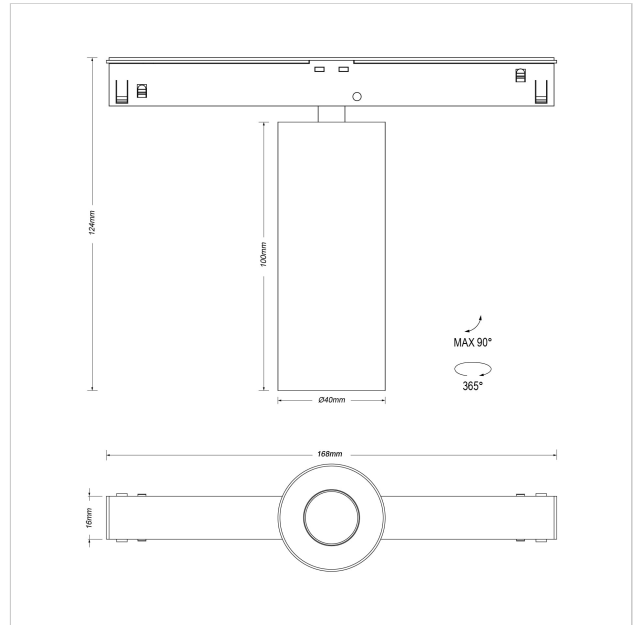

Dea Juno-Q1 XS

SKU	: Q611BW92734WHF0
Housing material	: Aluminum Die Cast
Luminaire Color	: White
Optic	: Reflector
Reflector Color	: White
Power supply	: included 48V DC/DC converter ON/OFF
Luminaire dimension	: 124mmx40mm
Cut out dimension	: N/A
Luminous Flux (lm)	: 490 lm
LED power	: 6.2W
System power	: 7W
Beam angle (°)	: 34°
CCT (K)	: 2700K
CRI	: 90
Chromaticity tolerance	: 3 MacAdam
Mains Voltage	: 48V DC
EI. Class	: Class III
Lifetime	: 50000h
IP rating	: IP20
Light source energy class	: F
Light source identifier	: CLU701-1002C4-273H5K2
Net. Weight	: 0,3 kg