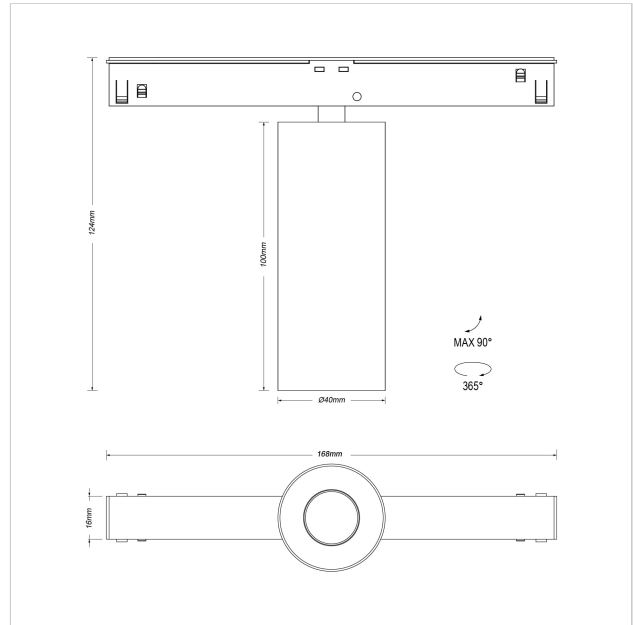

Dea Juno-Q1 XS

SKU	: Q611BW93034WHF0
Housing material	: Aluminum Die Cast
Luminaire Color	: White
Optic	: Reflector
Reflector Color	: White
Power supply	: included 48V DC/DC converter ON/OFF
Luminaire dimension	: 124mmx40mm
Cut out dimension	: N/A
Luminous Flux (lm)	: 500 lm
LED power	: 6.2W
System power	: 7W
Beam angle (°)	: 34°
CCT (K)	: 3000K
CRI	: 90
Chromaticity tolerance	: 3 MacAdam
Mains Voltage	: 48V DC
EI. Class	: Class III
Lifetime	: 50000h
IP rating	: IP20
Light source energy class	: F
Light source identifier	: CLU701-1002C4-303H5K2
Net. Weight	: 0,3 kg