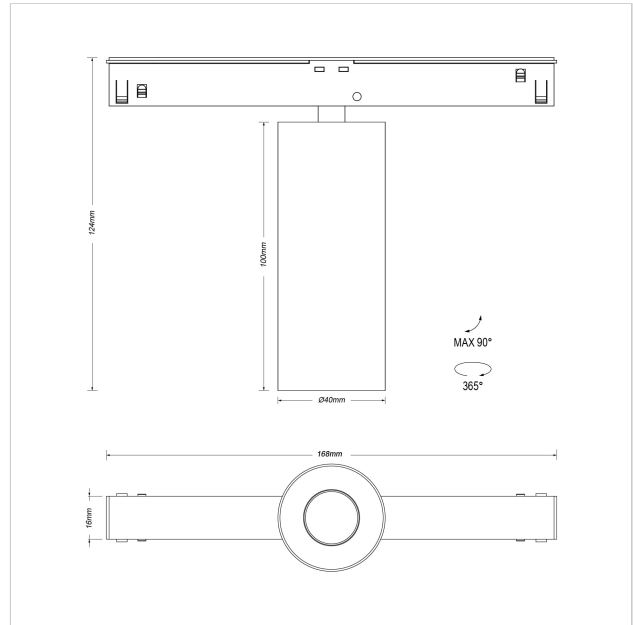

Dea Juno-Q1 XS

SKU	: Q611BW92734BMF0
Housing material	: Aluminum Die Cast
Luminaire Color	: White
Optic	: Reflector
Reflector Color	: Black Matt
Power supply	: included 48V DC/DC converter ON/OFF
Luminaire dimension	: 124mmx40mm
Cut out dimension	: N/A
Luminous Flux (lm)	: 490 lm
LED power	: 6.2W
System power	: 7W
Beam angle (°)	: 34°
CCT (K)	: 2700K
CRI	: 90
Chromaticity tolerance	: 3 MacAdam
Mains Voltage	: 48V DC
EI. Class	: Class III
Lifetime	: 50000h
IP rating	: IP20
Light source energy class	: F
Light source identifier	: CLU701-1002C4-273H5K2
Net. Weight	: 0,3 kg