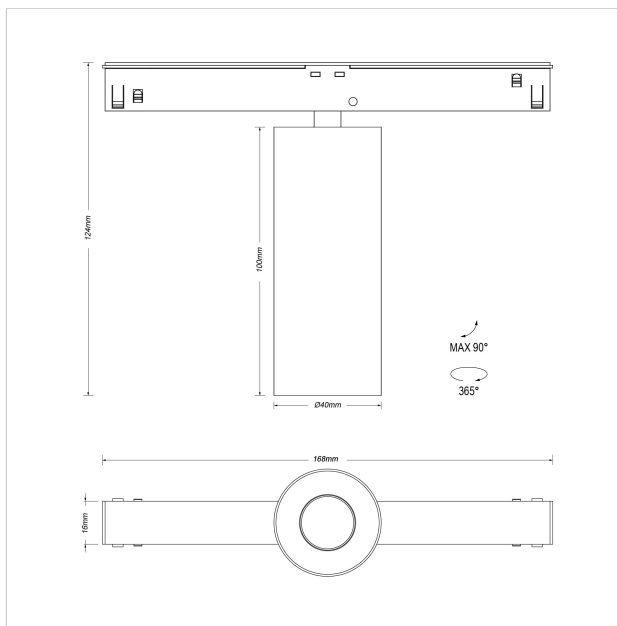

Dea Juno-Q1 XS

SKU	: Q611BW93034BMF0
Housing material	: Aluminum Die Cast
Luminaire Color	: White
Optic	: Reflector
Reflector Color	: Black Matt
Power supply	: included 48V DC/DC converter ON/OFF
Luminaire dimension	: 124mmx40mm
Cut out dimension	: N/A
Luminous Flux (lm)	: 500 lm
LED power	: 6.2W
System power	: 7W
Beam angle (°)	: 34°
CCT (K)	: 3000K
CRI	: 90
Chromaticity tolerance	: 3 MacAdam
Mains Voltage	: 48V DC
EI. Class	: Class III
Lifetime	: 50000h
IP rating	: IP20
Light source energy class	: F
Light source identifier	: CLU701-1002C4-303H5K2
Net. Weight	: 0,3 kg