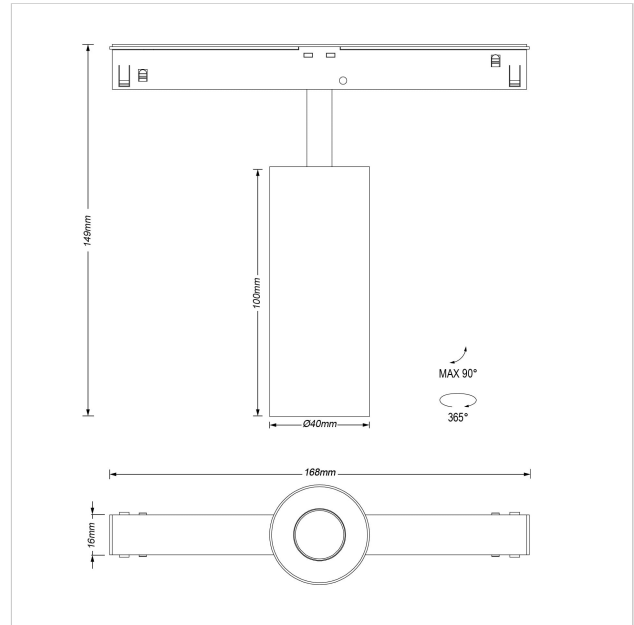

Dea Juno-Q2 XS

SKU	: Q621BW93034SGF0
Housing material	: Aluminum Die Cast
Luminaire Color	: White
Optic	: Reflector
Reflector Color	: Silver High Gloss
Power supply	: included 48V DC/DC converter ON/OFF
Luminaire dimension	: 134mmx40mm
Cut out dimension	: N/A
Luminous Flux (lm)	: 500 lm
LED power	: 6.2W
System power	: 7W
Beam angle (°)	: 34°
CCT (K)	: 3000K
CRI	: 90
Chromaticity tolerance	: 3 MacAdam
Mains Voltage	: 48V DC
EI. Class	: Class III
Lifetime	: 50000h
IP rating	: IP20
Light source energy class	: F
Light source identifier	: CLU701-1002C4-303H5K2
Net. Weight	: 0,3 kg