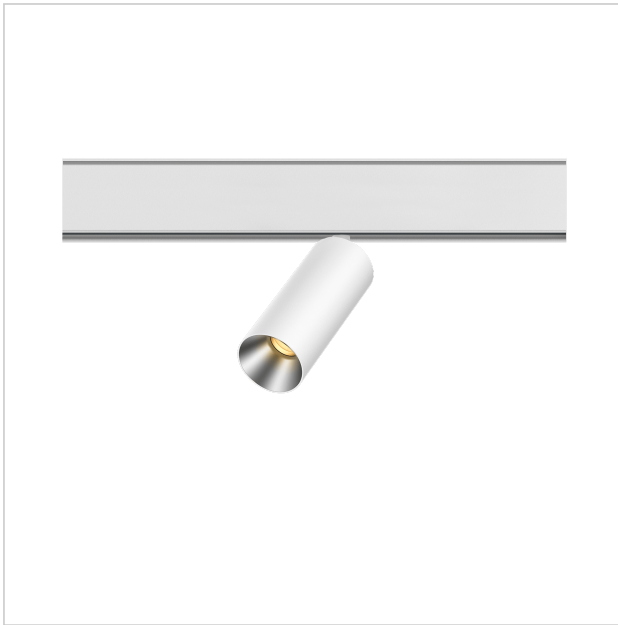

Dea Juno-Q2 XS

SKU	: Q621BW93034SGF0
Housing material	: Aluminum Die Cast
Luminaire Color	: White
Optic	: Reflector
Reflector Color	: Silver High Gloss
Power supply	: included 48V DC/DC converter ON/OFF
Luminaire dimension	: 134mmx40mm
Cut out dimension	: N/A
Luminous Flux (lm)	: 500 lm
LED power	: 6.2W
System power	: 7W
Beam angle (°)	: 34°
CCT (K)	: 3000K
CRI	: 90
Chromaticity tolerance	: 3 MacAdam
Mains Voltage	: 48V DC
EI. Class	: Class III
Lifetime	: 50000h
IP rating	: IP20
Light source energy class	: F
Light source identifier	: CLU701-1002C4-303H5K2
Net. Weight	: 0,3 kg