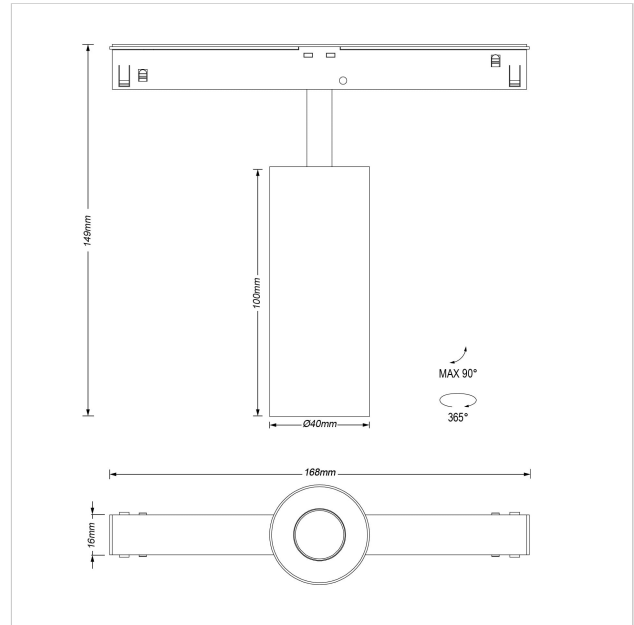

Dea Juno-Q2 XS

SKU	: Q621BW92734WHF0
Housing material	: Aluminum Die Cast
Luminaire Color	: White
Optic	: Reflector
Reflector Color	: White
Power supply	: included 48V DC/DC converter ON/OFF
Luminaire dimension	: 134mmx40mm
Cut out dimension	: N/A
Luminous Flux (lm)	: 490 lm
LED power	: 6.2W
System power	: 7W
Beam angle (°)	: 34°
CCT (K)	: 2700K
CRI	: 90
Chromaticity tolerance	: 3 MacAdam
Mains Voltage	: 48V DC
EI. Class	: Class III
Lifetime	: 50000h
IP rating	: IP20
Light source energy class	: F
Light source identifier	: CLU701-1002C4-273H5K2
Net. Weight	: 0,3 kg