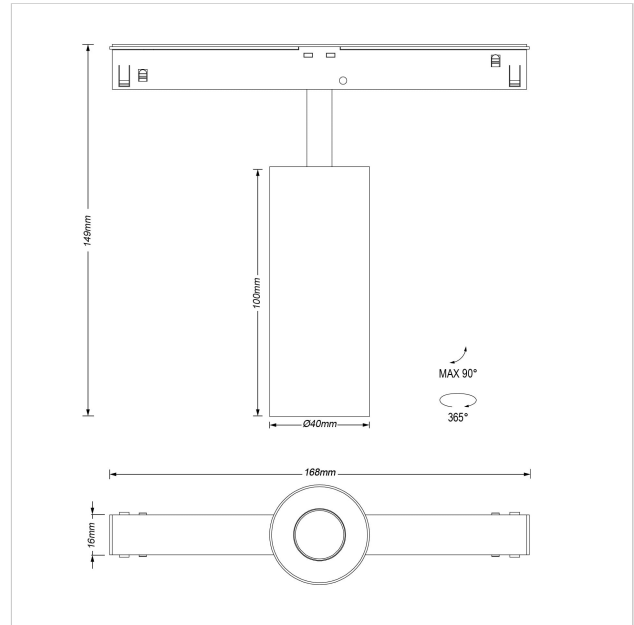

Dea Juno-Q2 XS

SKU	: Q621BW93034WHF0
Housing material	: Aluminum Die Cast
Luminaire Color	: White
Optic	: Reflector
Reflector Color	: White
Power supply	: included 48V DC/DC converter ON/OFF
Luminaire dimension	: 134mmx40mm
Cut out dimension	: N/A
Luminous Flux (lm)	: 500 lm
LED power	: 6.2W
System power	: 7W
Beam angle (°)	: 34°
CCT (K)	: 3000K
CRI	: 90
Chromaticity tolerance	: 3 MacAdam
Mains Voltage	: 48V DC
EI. Class	: Class III
Lifetime	: 50000h
IP rating	: IP20
Light source energy class	: F
Light source identifier	: CLU701-1002C4-303H5K2
Net. Weight	: 0,3 kg