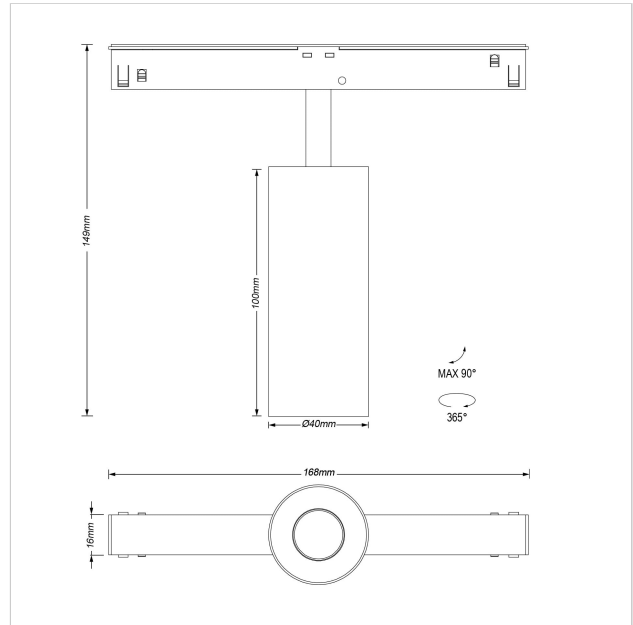

Dea Juno-Q2 XS

SKU	: Q621BW94034WHF0
Housing material	: Aluminum Die Cast
Luminaire Color	: White
Optic	: Reflector
Reflector Color	: White
Power supply	: included 48V DC/DC converter ON/OFF
Luminaire dimension	: 134mmx40mm
Cut out dimension	: N/A
Luminous Flux (lm)	: 510 lm
LED power	: 6.2W
System power	: 7W
Beam angle (°)	: 34°
CCT (K)	: 4000K
CRI	: 90
Chromaticity tolerance	: 3 MacAdam
Mains Voltage	: 48V DC
EI. Class	: Class III
Lifetime	: 50000h
IP rating	: IP20
Light source energy class	: F
Light source identifier	: CLU701-1002C4-403H5K2
Net. Weight	: 0,3 kg