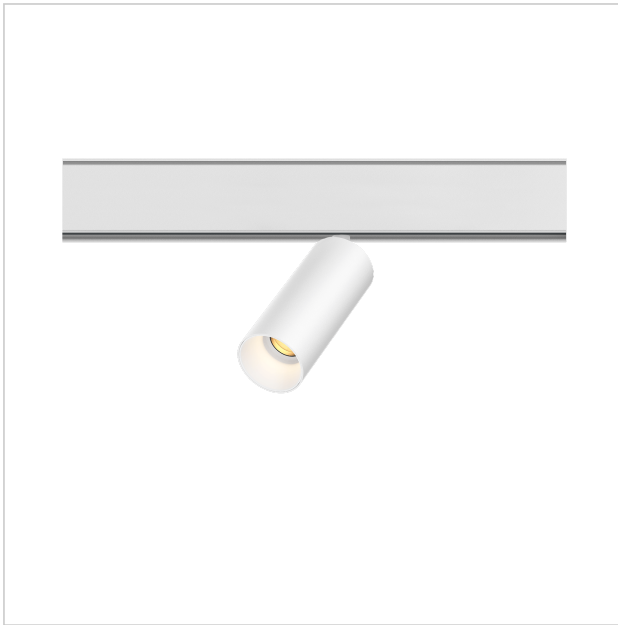

Dea Juno-Q2 XS

SKU	: Q621BW94034WHF0
Housing material	: Aluminum Die Cast
Luminaire Color	: White
Optic	: Reflector
Reflector Color	: White
Power supply	: included 48V DC/DC converter ON/OFF
Luminaire dimension	: 134mmx40mm
Cut out dimension	: N/A
Luminous Flux (lm)	: 510 lm
LED power	: 6.2W
System power	: 7W
Beam angle (°)	: 34°
CCT (K)	: 4000K
CRI	: 90
Chromaticity tolerance	: 3 MacAdam
Mains Voltage	: 48V DC
EI. Class	: Class III
Lifetime	: 50000h
IP rating	: IP20
Light source energy class	: F
Light source identifier	: CLU701-1002C4-403H5K2
Net. Weight	: 0,3 kg