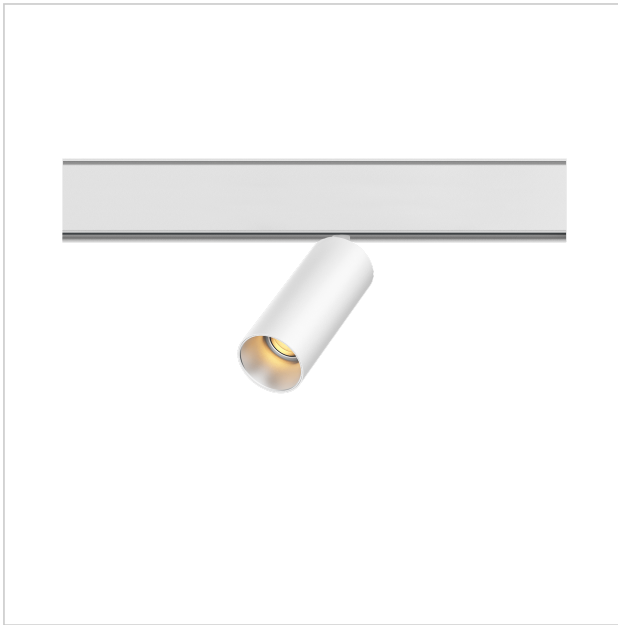

Dea Juno-Q2 XS

SKU	: Q621BW93034CHF0
Housing material	: Aluminum Die Cast
Luminaire Color	: White
Optic	: Reflector
Reflector Color	: Chrome
Power supply	: included 48V DC/DC converter ON/OFF
Luminaire dimension	: 134mmx40mm
Cut out dimension	: N/A
Luminous Flux (lm)	: 500 lm
LED power	: 6.2W
System power	: 7W
Beam angle (°)	: 34°
CCT (K)	: 3000K
CRI	: 90
Chromaticity tolerance	: 3 MacAdam
Mains Voltage	: 48V DC
EI. Class	: Class III
Lifetime	: 50000h
IP rating	: IP20
Light source energy class	: F
Light source identifier	: CLU701-1002C4-303H5K2
Net. Weight	: 0,3 kg