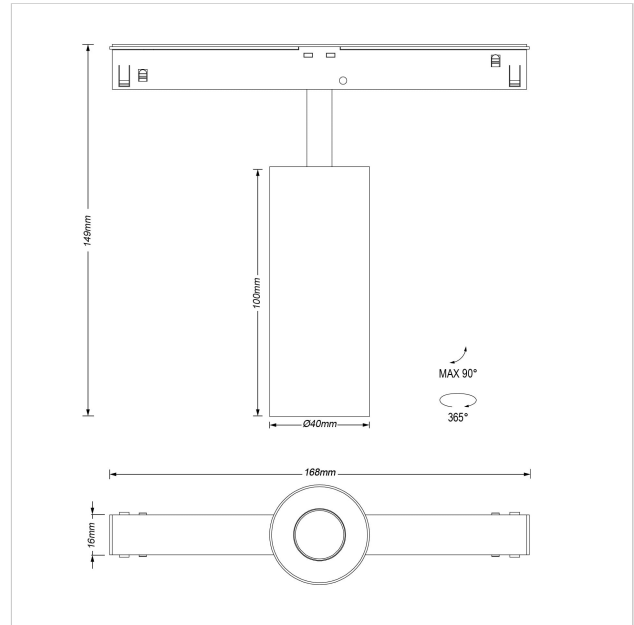

Dea Juno-Q2 XS

SKU	: Q621BW93034CHF0
Housing material	: Aluminum Die Cast
Luminaire Color	: White
Optic	: Reflector
Reflector Color	: Chrome
Power supply	: included 48V DC/DC converter ON/OFF
Luminaire dimension	: 134mmx40mm
Cut out dimension	: N/A
Luminous Flux (lm)	: 500 lm
LED power	: 6.2W
System power	: 7W
Beam angle (°)	: 34°
CCT (K)	: 3000K
CRI	: 90
Chromaticity tolerance	: 3 MacAdam
Mains Voltage	: 48V DC
EI. Class	: Class III
Lifetime	: 50000h
IP rating	: IP20
Light source energy class	: F
Light source identifier	: CLU701-1002C4-303H5K2
Net. Weight	: 0,3 kg