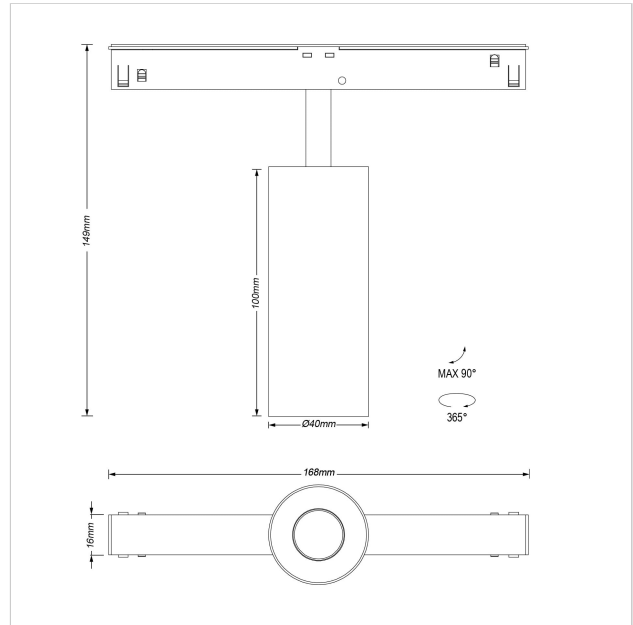

Dea Juno-Q2 XS

SKU	: Q621BW94034CHF0
Housing material	: Aluminum Die Cast
Luminaire Color	: White
Optic	: Reflector
Reflector Color	: Chrome
Power supply	: included 48V DC/DC converter ON/OFF
Luminaire dimension	: 134mmx40mm
Cut out dimension	: N/A
Luminous Flux (lm)	: 510 lm
LED power	: 6.2W
System power	: 7W
Beam angle (°)	: 34°
CCT (K)	: 4000K
CRI	: 90
Chromaticity tolerance	: 3 MacAdam
Mains Voltage	: 48V DC
EI. Class	: Class III
Lifetime	: 50000h
IP rating	: IP20
Light source energy class	: F
Light source identifier	: CLU701-1002C4-403H5K2
Net. Weight	: 0,3 kg