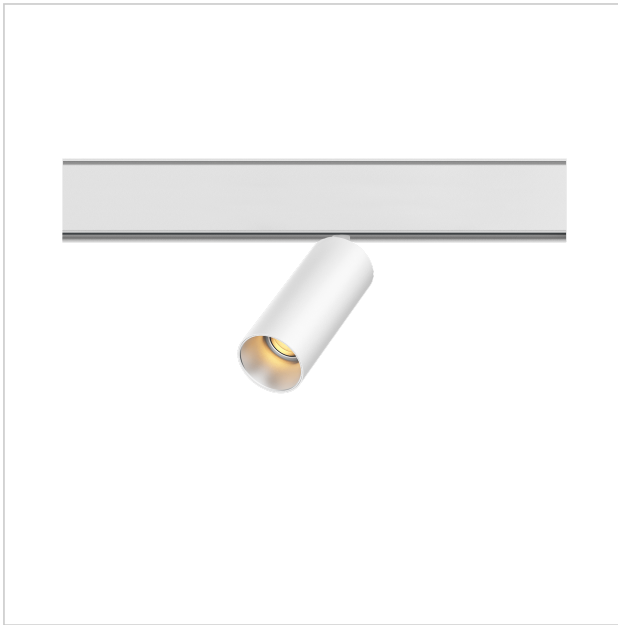

Dea Juno-Q2 XS

SKU	: Q621BW94034CHF0
Housing material	: Aluminum Die Cast
Luminaire Color	: White
Optic	: Reflector
Reflector Color	: Chrome
Power supply	: included 48V DC/DC converter ON/OFF
Luminaire dimension	: 134mmx40mm
Cut out dimension	: N/A
Luminous Flux (lm)	: 510 lm
LED power	: 6.2W
System power	: 7W
Beam angle (°)	: 34°
CCT (K)	: 4000K
CRI	: 90
Chromaticity tolerance	: 3 MacAdam
Mains Voltage	: 48V DC
EI. Class	: Class III
Lifetime	: 50000h
IP rating	: IP20
Light source energy class	: F
Light source identifier	: CLU701-1002C4-403H5K2
Net. Weight	: 0,3 kg