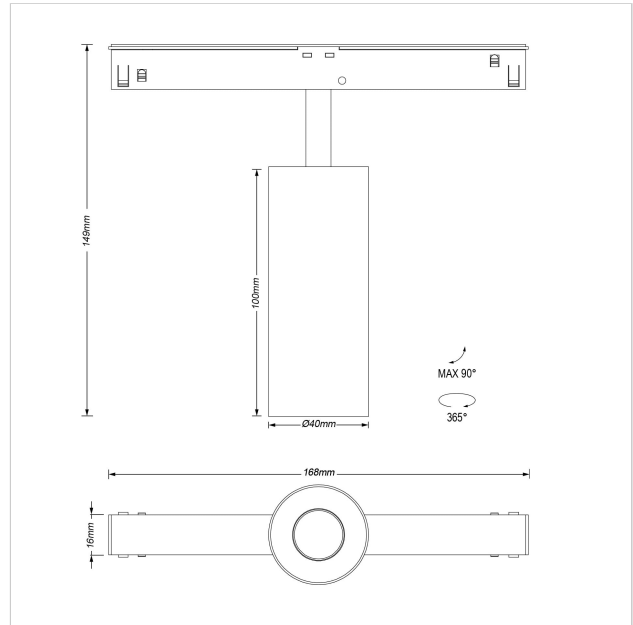

Dea Juno-Q2 XS

SKU	: Q621BW92734GOF0
Housing material	: Aluminum Die Cast
Luminaire Color	: White
Optic	: Reflector
Reflector Color	: Gold
Power supply	: included 48V DC/DC converter ON/OFF
Luminaire dimension	: 134mmx40mm
Cut out dimension	: N/A
Luminous Flux (lm)	: 490 lm
LED power	: 6.2W
System power	: 7W
Beam angle (°)	: 34°
CCT (K)	: 2700K
CRI	: 90
Chromaticity tolerance	: 3 MacAdam
Mains Voltage	: 48V DC
EI. Class	: Class III
Lifetime	: 50000h
IP rating	: IP20
Light source energy class	: F
Light source identifier	: CLU701-1002C4-273H5K2
Net. Weight	: 0,3 kg