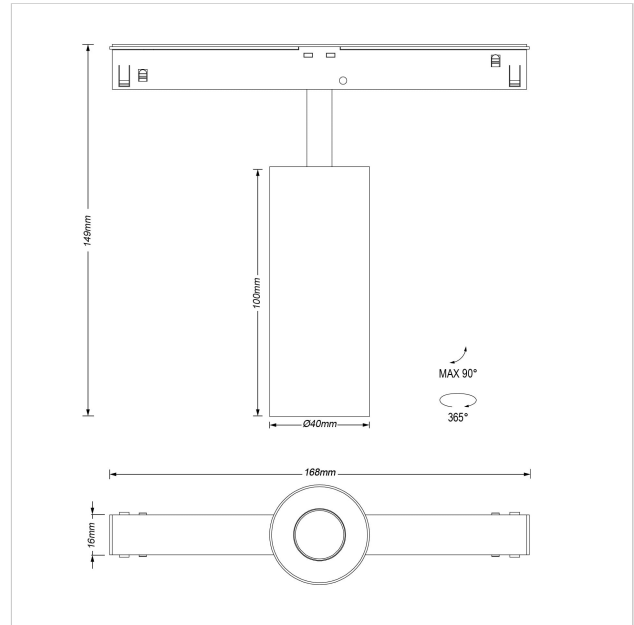

Dea Juno-Q2 XS

SKU	: Q621BW93034GOF0
Housing material	: Aluminum Die Cast
Luminaire Color	: White
Optic	: Reflector
Reflector Color	: Gold
Power supply	: included 48V DC/DC converter ON/OFF
Luminaire dimension	: 134mmx40mm
Cut out dimension	: N/A
Luminous Flux (lm)	: 500 lm
LED power	: 6.2W
System power	: 7W
Beam angle (°)	: 34°
CCT (K)	: 3000K
CRI	: 90
Chromaticity tolerance	: 3 MacAdam
Mains Voltage	: 48V DC
EI. Class	: Class III
Lifetime	: 50000h
IP rating	: IP20
Light source energy class	: F
Light source identifier	: CLU701-1002C4-303H5K2
Net. Weight	: 0,3 kg