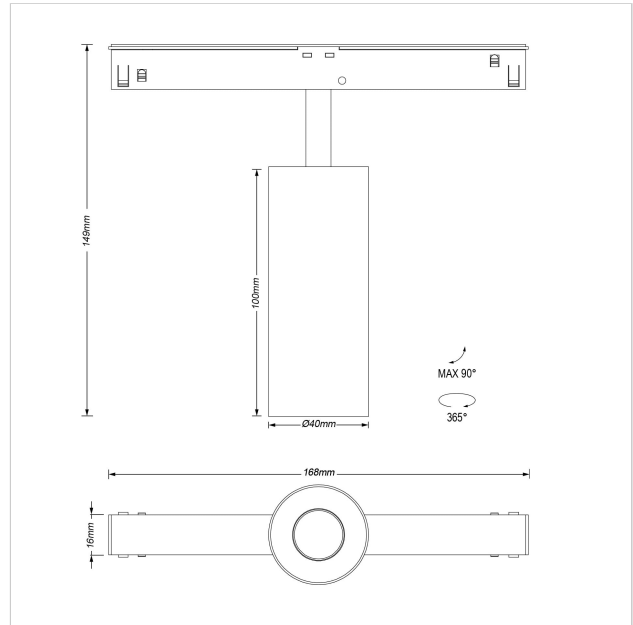

Dea Juno-Q2 XS

SKU	: Q621BW92734BGF0
Housing material	: Aluminum Die Cast
Luminaire Color	: White
Optic	: Reflector
Reflector Color	: Black High Gloss
Power supply	: included 48V DC/DC converter ON/OFF
Luminaire dimension	: 134mmx40mm
Cut out dimension	: N/A
Luminous Flux (lm)	: 490 lm
LED power	: 6.2W
System power	: 7W
Beam angle (°)	: 34°
CCT (K)	: 2700K
CRI	: 90
Chromaticity tolerance	: 3 MacAdam
Mains Voltage	: 48V DC
EI. Class	: Class III
Lifetime	: 50000h
IP rating	: IP20
Light source energy class	: F
Light source identifier	: CLU701-1002C4-273H5K2
Net. Weight	: 0,3 kg