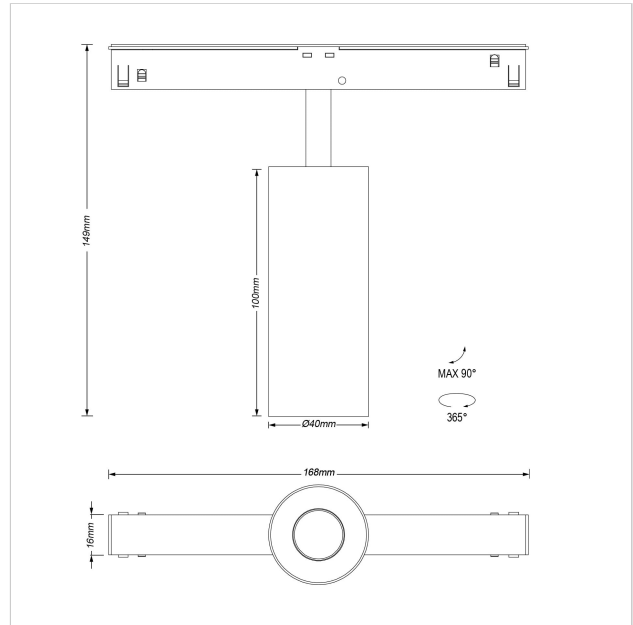

Dea Juno-Q2 XS

SKU	: Q621BW93034BGF0
Housing material	: Aluminum Die Cast
Luminaire Color	: White
Optic	: Reflector
Reflector Color	: Black High Gloss
Power supply	: included 48V DC/DC converter ON/OFF
Luminaire dimension	: 134mmx40mm
Cut out dimension	: N/A
Luminous Flux (lm)	: 500 lm
LED power	: 6.2W
System power	: 7W
Beam angle (°)	: 34°
CCT (K)	: 3000K
CRI	: 90
Chromaticity tolerance	: 3 MacAdam
Mains Voltage	: 48V DC
EI. Class	: Class III
Lifetime	: 50000h
IP rating	: IP20
Light source energy class	: F
Light source identifier	: CLU701-1002C4-303H5K2
Net. Weight	: 0,3 kg