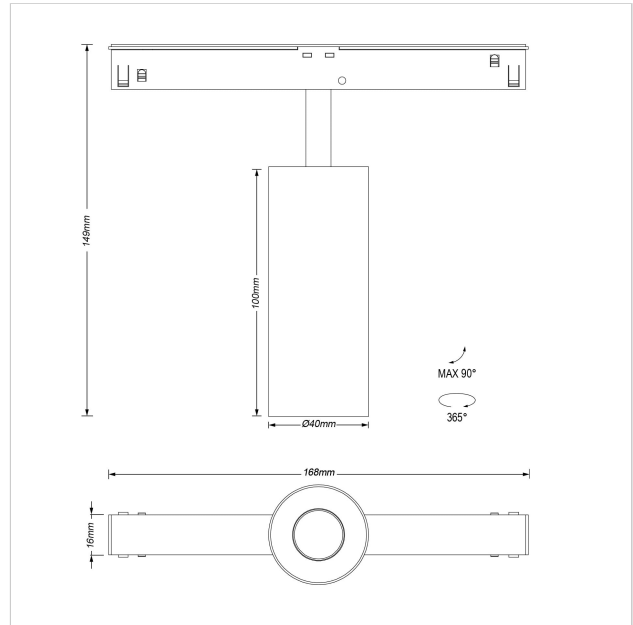

Dea Juno-Q2 XS

SKU	: Q621BW94034BGF0
Housing material	: Aluminum Die Cast
Luminaire Color	: White
Optic	: Reflector
Reflector Color	: Black High Gloss
Power supply	: included 48V DC/DC converter ON/OFF
Luminaire dimension	: 134mmx40mm
Cut out dimension	: N/A
Luminous Flux (lm)	: 510 lm
LED power	: 6.2W
System power	: 7W
Beam angle (°)	: 34°
CCT (K)	: 4000K
CRI	: 90
Chromaticity tolerance	: 3 MacAdam
Mains Voltage	: 48V DC
EI. Class	: Class III
Lifetime	: 50000h
IP rating	: IP20
Light source energy class	: F
Light source identifier	: CLU701-1002C4-403H5K2
Net. Weight	: 0,3 kg