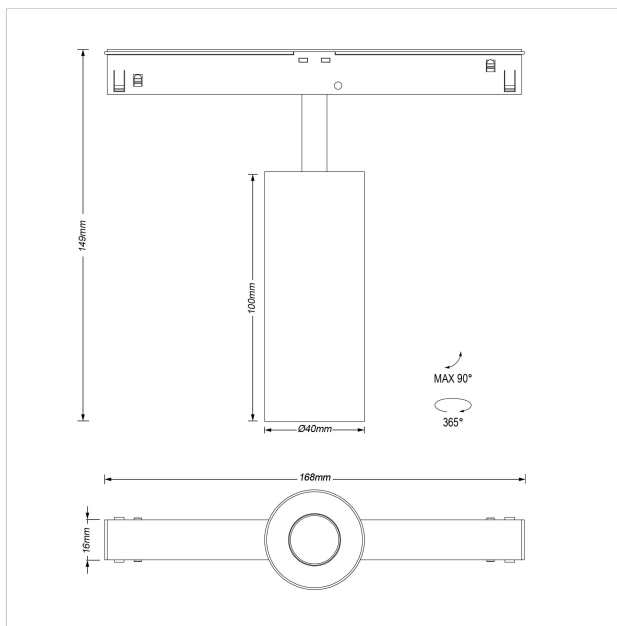

Dea Juno-Q2 XS

KARIZMA luce

• LED'S DELIGHT •

SKU	: Q621BW93034BMF0
Housing material	: Aluminum Die Cast
Luminaire Color	: White
Optic	: Reflector
Reflector Color	: Black Matt
Power supply	: included 48V DC/DC converter ON/OFF
Luminaire dimension	: 134mmx40mm
Cut out dimension	: N/A
Luminous Flux (lm)	: 500 lm
LED power	: 6.2W
System power	: 7W
Beam angle (°)	: 34°
CCT (K)	: 3000K
CRI	: 90
Chromaticity tolerance	: 3 MacAdam
Mains Voltage	: 48V DC
EI. Class	: Class III
Lifetime	: 50000h
IP rating	: IP20
Light source energy class	: F
Light source identifier	: CLU701-1002C4-303H5K2
Net. Weight	: 0,3 kg