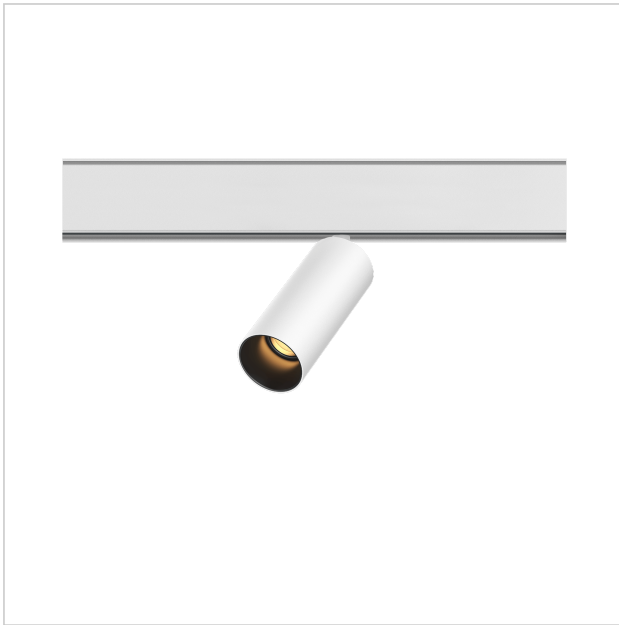

Dea Juno-Q2 XS

SKU	: Q621BW94034BMF0
Housing material	: Aluminum Die Cast
Luminaire Color	: White
Optic	: Reflector
Reflector Color	: Black Matt
Power supply	: included 48V DC/DC converter ON/OFF
Luminaire dimension	: 134mmx40mm
Cut out dimension	: N/A
Luminous Flux (lm)	: 510 lm
LED power	: 6.2W
System power	: 7W
Beam angle (°)	: 34°
CCT (K)	: 4000K
CRI	: 90
Chromaticity tolerance	: 3 MacAdam
Mains Voltage	: 48V DC
EI. Class	: Class III
Lifetime	: 50000h
IP rating	: IP20
Light source energy class	: F
Light source identifier	: CLU701-1002C4-403H5K2
Net. Weight	: 0,3 kg