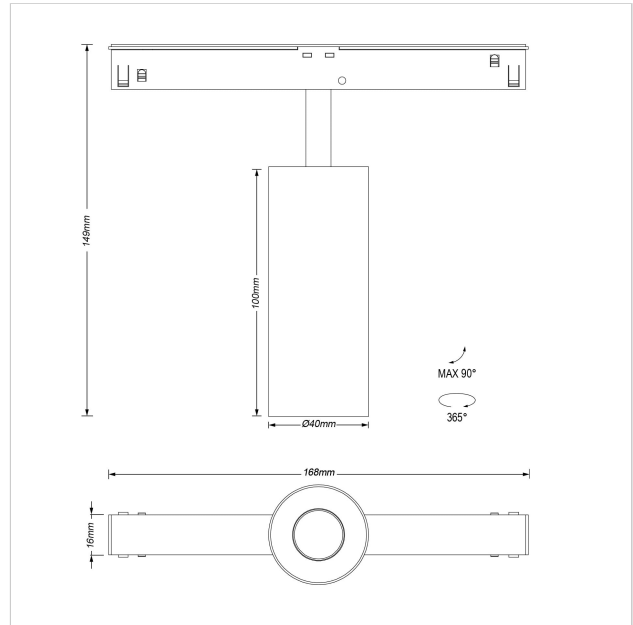

Dea Juno-Q2 XS

SKU	: Q621BW94034BMF0
Housing material	: Aluminum Die Cast
Luminaire Color	: White
Optic	: Reflector
Reflector Color	: Black Matt
Power supply	: included 48V DC/DC converter ON/OFF
Luminaire dimension	: 134mmx40mm
Cut out dimension	: N/A
Luminous Flux (lm)	: 510 lm
LED power	: 6.2W
System power	: 7W
Beam angle (°)	: 34°
CCT (K)	: 4000K
CRI	: 90
Chromaticity tolerance	: 3 MacAdam
Mains Voltage	: 48V DC
EI. Class	: Class III
Lifetime	: 50000h
IP rating	: IP20
Light source energy class	: F
Light source identifier	: CLU701-1002C4-403H5K2
Net. Weight	: 0,3 kg