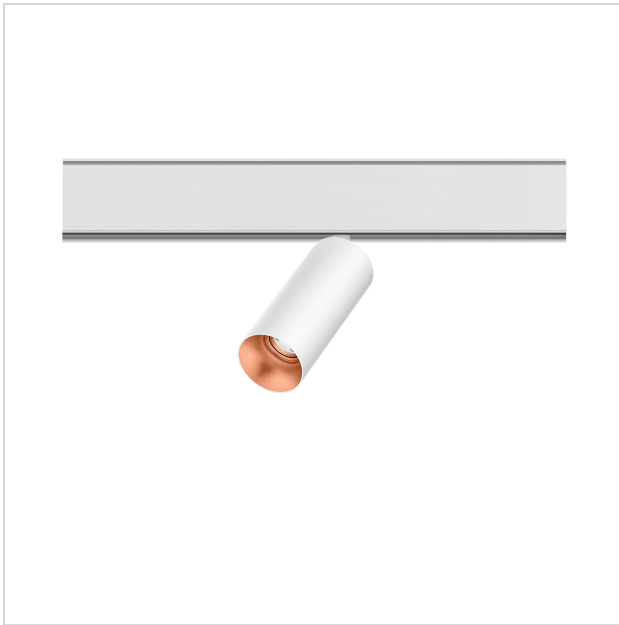

Dea Juno-Q2 XS

SKU	: Q621BW92734COF0
Housing material	: Aluminum Die Cast
Luminaire Color	: White
Optic	: Reflector
Reflector Color	: Copper
Power supply	: included 48V DC/DC converter ON/OFF
Luminaire dimension	: 134mmx40mm
Cut out dimension	: N/A
Luminous Flux (lm)	: 490 lm
LED power	: 6.2W
System power	: 7W
Beam angle (°)	: 34°
CCT (K)	: 2700K
CRI	: 90
Chromaticity tolerance	: 3 MacAdam
Mains Voltage	: 48V DC
EI. Class	: Class III
Lifetime	: 50000h
IP rating	: IP20
Light source energy class	: F
Light source identifier	: CLU701-1002C4-273H5K2
Net. Weight	: 0,3 kg