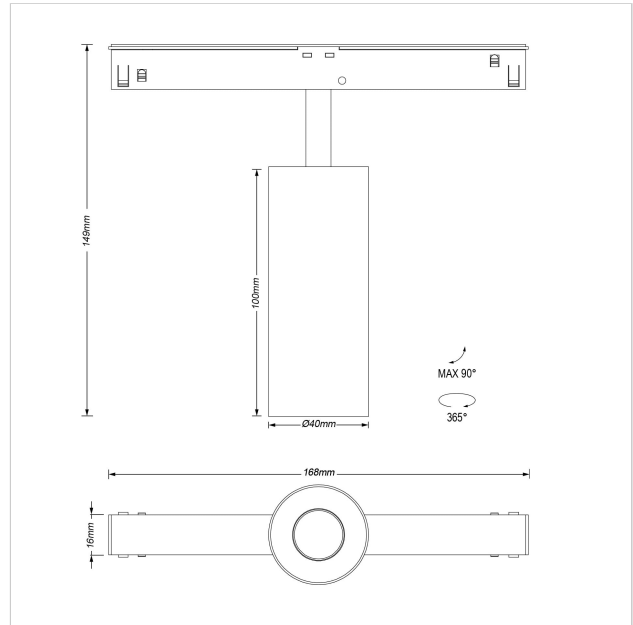

Dea Juno-Q2 XS

SKU	: Q621BW92734COF0
Housing material	: Aluminum Die Cast
Luminaire Color	: White
Optic	: Reflector
Reflector Color	: Copper
Power supply	: included 48V DC/DC converter ON/OFF
Luminaire dimension	: 134mmx40mm
Cut out dimension	: N/A
Luminous Flux (lm)	: 490 lm
LED power	: 6.2W
System power	: 7W
Beam angle (°)	: 34°
CCT (K)	: 2700K
CRI	: 90
Chromaticity tolerance	: 3 MacAdam
Mains Voltage	: 48V DC
EI. Class	: Class III
Lifetime	: 50000h
IP rating	: IP20
Light source energy class	: F
Light source identifier	: CLU701-1002C4-273H5K2
Net. Weight	: 0,3 kg