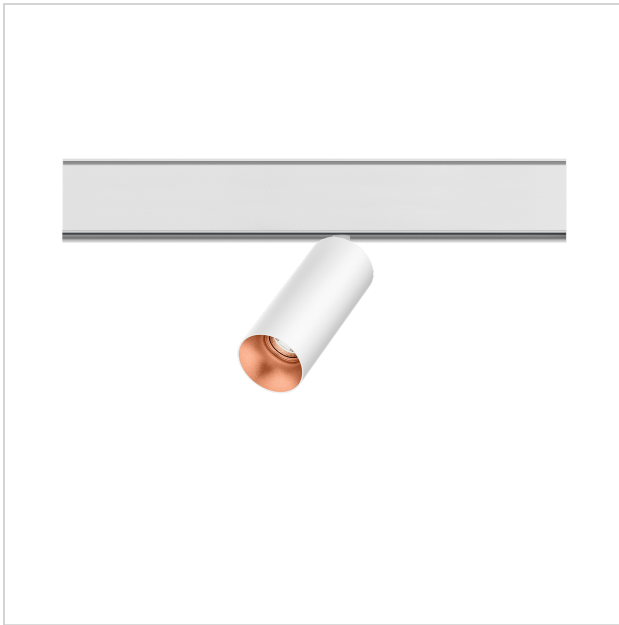

Dea Juno-Q2 XS

SKU	: Q621BW93034COF0
Housing material	: Aluminum Die Cast
Luminaire Color	: White
Optic	: Reflector
Reflector Color	: Copper
Power supply	: included 48V DC/DC converter ON/OFF
Luminaire dimension	: 134mmx40mm
Cut out dimension	: N/A
Luminous Flux (lm)	: 500 lm
LED power	: 6.2W
System power	: 7W
Beam angle (°)	: 34°
CCT (K)	: 3000K
CRI	: 90
Chromaticity tolerance	: 3 MacAdam
Mains Voltage	: 48V DC
EI. Class	: Class III
Lifetime	: 50000h
IP rating	: IP20
Light source energy class	: F
Light source identifier	: CLU701-1002C4-303H5K2
Net. Weight	: 0,3 kg