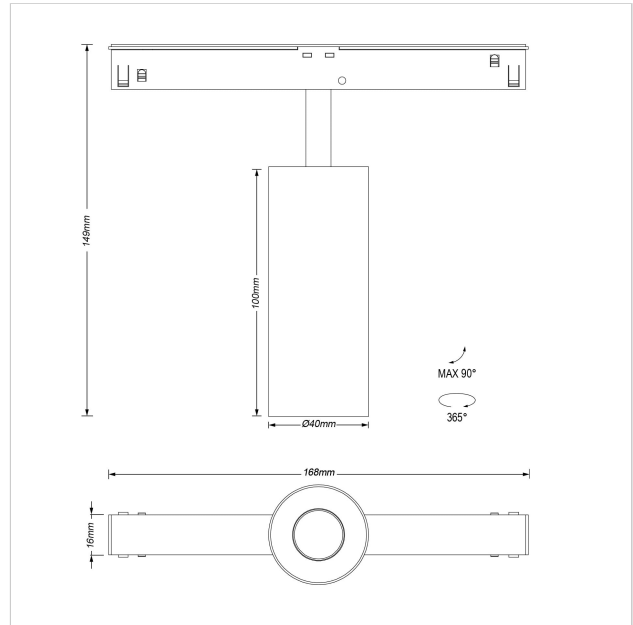

Dea Juno-Q2 XS

SKU	: Q621BW93034COF0
Housing material	: Aluminum Die Cast
Luminaire Color	: White
Optic	: Reflector
Reflector Color	: Copper
Power supply	: included 48V DC/DC converter ON/OFF
Luminaire dimension	: 134mmx40mm
Cut out dimension	: N/A
Luminous Flux (lm)	: 500 lm
LED power	: 6.2W
System power	: 7W
Beam angle (°)	: 34°
CCT (K)	: 3000K
CRI	: 90
Chromaticity tolerance	: 3 MacAdam
Mains Voltage	: 48V DC
EI. Class	: Class III
Lifetime	: 50000h
IP rating	: IP20
Light source energy class	: F
Light source identifier	: CLU701-1002C4-303H5K2
Net. Weight	: 0,3 kg