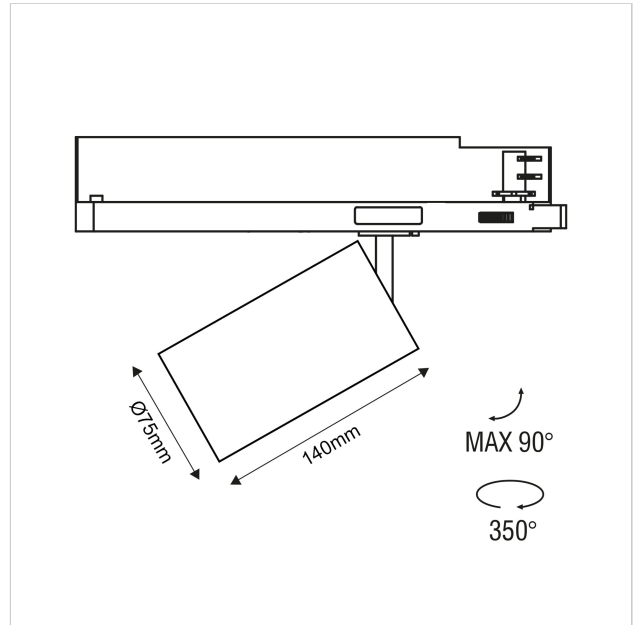

# Dea Juno M

SKU	: 607GB92740BGF0
Housing material	: Aluminum Die Cast
Luminaire Color	: Black
Optic	: Reflector
Reflector Color	: Black High Gloss
Power supply	: Included ON/OFF
Luminaire dimension	: Ø75x140mm
Cut out dimension	: N/A
Luminous Flux (lm)	: 1550 lm
LED power	: N/A
System power	: 20W
System efficiency	: 78lm/W
Beam angle (°)	: 40°
CCT (K)	: 2700K
CRI	: 90
Chromaticity tolerance	: 3 MacAdam
Nominal fA	: N/A
Nominal fV	: N/A
Mains Voltage	: 220-240V / 50 -60Hz
El. Class	: Class II
Lifetime	: 50000h
IP rating	: IP20

<b>Light source energy class</b>	: F
<b>Light source identifier</b>	: CLU028-1204C4-273H5M3-F1
<b>Net. Weight</b>	: 0.68Kg
<b>Warranty</b>	: 5Y

All rated values @ ambient temperature of 25° C. Electric and photometric values are initially subject to a tolerance of +/- 10%. Tolerance of color temperature +/- 150K. Technical data can change without prior notice.