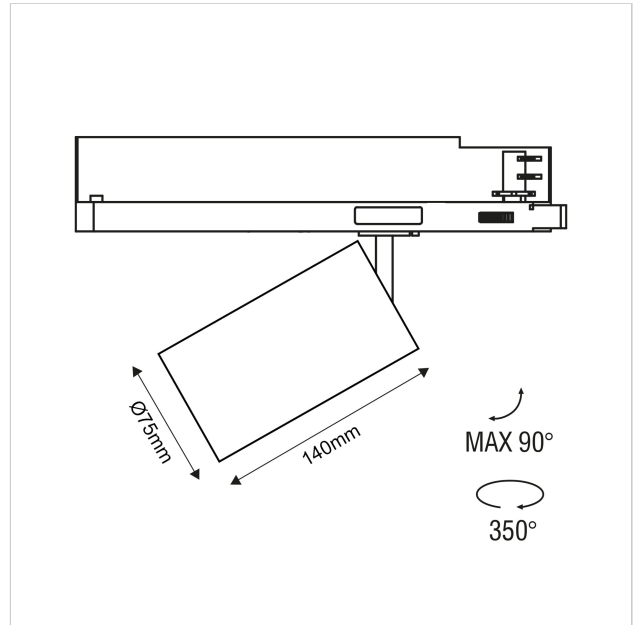

# Dea Juno M

<b>SKU</b>	: 607GB92740CHF0
<b>Housing material</b>	: Aluminum Die Cast
<b>Luminaire Color</b>	: Black
<b>Optic</b>	: Reflector
<b>Reflector Color</b>	: Chrome
<b>Power supply</b>	: Included ON/OFF
<b>Luminaire dimension</b>	: Ø75x140mm
<b>Cut out dimension</b>	: N/A
<b>Luminous Flux (lm)</b>	: 1650 lm
<b>LED power</b>	: N/A
<b>System power</b>	: 20W
<b>System efficiency</b>	: 83lm/W
<b>Beam angle (°)</b>	: 40°
<b>CCT (K)</b>	: 2700K
<b>CRI</b>	: 90
<b>Chromaticity tolerance</b>	: 3 MacAdam
<b>Nominal fA</b>	: N/A
<b>Nominal fV</b>	: N/A
<b>Mains Voltage</b>	: 220-240V / 50 -60Hz
<b>EI. Class</b>	: Class II
<b>Lifetime</b>	: 50000h
<b>IP rating</b>	: IP20

---

<b>Light source energy class</b>	: F
<b>Light source identifier</b>	: CLU028-1204C4-273H5M3-F1
<b>Net. Weight</b>	: 0.68Kg
<b>Warranty</b>	: 5Y

---

All rated values @ ambient temperature of 25° C. Electric and photometric values are initially subject to a tolerance of +/- 10%. Tolerance of color temperature +/- 150K. Technical data can change without prior notice.