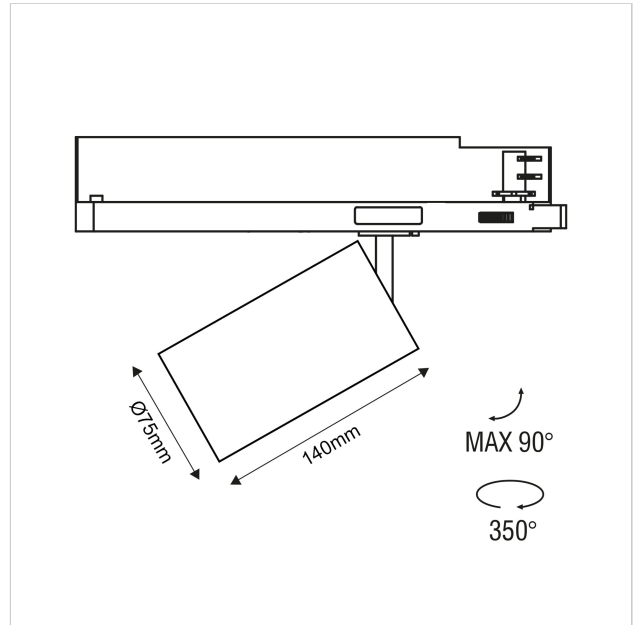

Dea Juno M

SKU	: 607GB92740GOF0
Housing material	: Aluminum Die Cast
Luminaire Color	: Black
Optic	: Reflector
Reflector Color	: Gold
Power supply	: Included ON/OFF
Luminaire dimension	: Ø75x140mm
Cut out dimension	: N/A
Luminous Flux (lm)	: 1600 lm
LED power	: N/A
System power	: 20W
System efficiency	: 80lm/W
Beam angle (°)	: 40°
CCT (K)	: 2700K
CRI	: 90
Chromaticity tolerance	: 3 MacAdam
Nominal fA	: N/A
Nominal fV	: N/A
Mains Voltage	: 220-240V / 50 -60Hz
El. Class	: Class II
Lifetime	: 50000h
IP rating	: IP20

Light source energy class	: F
Light source identifier	: CLU028-1204C4-273H5M3-F1
Net. Weight	: 0.68Kg
Warranty	: 5Y

All rated values @ ambient temperature of 25° C. Electric and photometric values are initially subject to a tolerance of +/- 10%. Tolerance of color temperature +/- 150K. Technical data can change without prior notice.