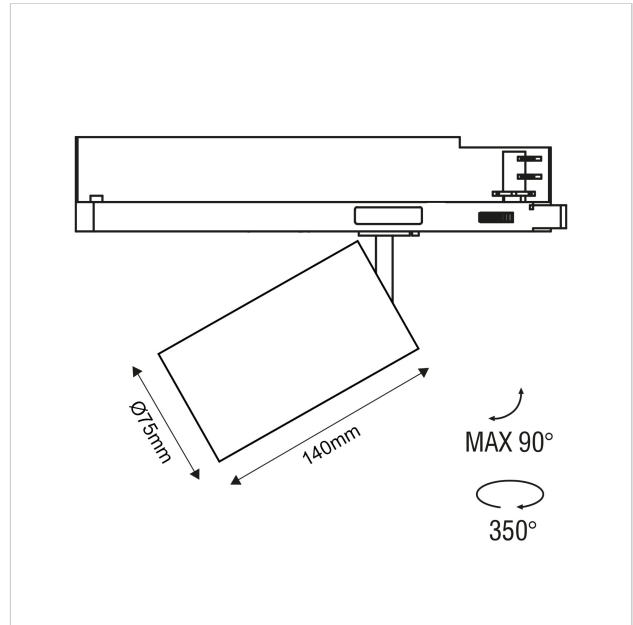

# Dea Juno M

SKU	: 607HB93040SGF0
Housing material	: Aluminum Die Cast
Luminaire Color	: Black
Optic	: Reflector
Reflector Color	: Silver High Gloss
Power supply	: Included ON/OFF
Luminaire dimension	: Ø75x140mm
Cut out dimension	: N/A
Luminous Flux (lm)	: 1750 lm
LED power	: N/A
System power	: 20W
System efficiency	: 88lm/W
Beam angle (°)	: 40°
CCT (K)	: 3000K
CRI	: 90
Chromaticity tolerance	: 3 MacAdam
Nominal fA	: N/A
Nominal fV	: N/A
Mains Voltage	: 220-240V / 50 -60Hz
EI. Class	: Class II
Lifetime	: 50000h
IP rating	: IP20

---

<b>Light source energy class</b>	: E
<b>Light source identifier</b>	: CLU028-1204C4-303H5M3-F1
<b>Net. Weight</b>	: 0.68Kg
<b>Warranty</b>	: 5Y

---

All rated values @ ambient temperature of 25° C. Electric and photometric values are initially subject to a tolerance of +/- 10%. Tolerance of color temperature +/- 150K. Technical data can change without prior notice.