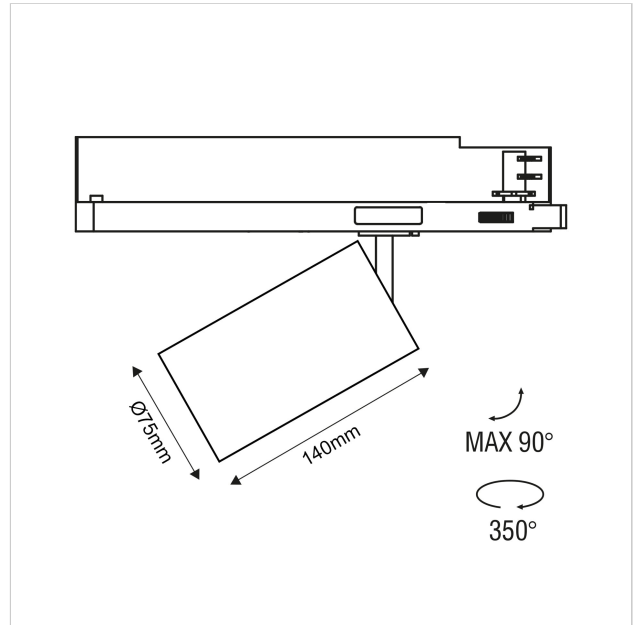

Dea Juno M

SKU	: 607GB93040BGF0
Housing material	: Aluminum Die Cast
Luminaire Color	: Black
Optic	: Reflector
Reflector Color	: Black High Gloss
Power supply	: Included ON/OFF
Luminaire dimension	: Ø75x140mm
Cut out dimension	: N/A
Luminous Flux (lm)	: 1600 lm
LED power	: N/A
System power	: 20W
System efficiency	: 80lm/W
Beam angle (°)	: 40°
CCT (K)	: 3000K
CRI	: 90
Chromaticity tolerance	: 3 MacAdam
Nominal fA	: N/A
Nominal fV	: N/A
Mains Voltage	: 220-240V / 50 -60Hz
El. Class	: Class II
Lifetime	: 50000h
IP rating	: IP20

Light source energy class	: E
Light source identifier	: CLU028-1204C4-303H5M3-F1
Net. Weight	: 0.68Kg
Warranty	: 5Y

All rated values @ ambient temperature of 25° C. Electric and photometric values are initially subject to a tolerance of +/- 10%. Tolerance of color temperature +/- 150K. Technical data can change without prior notice.