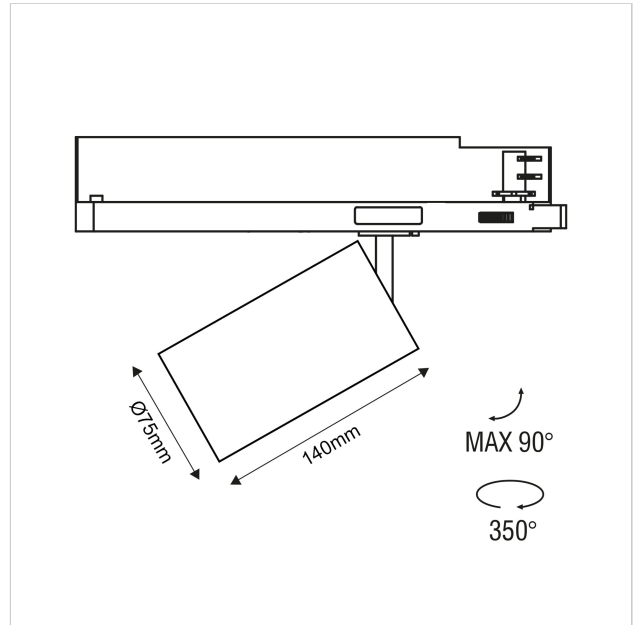

# Dea Juno M

SKU	: 607GB92740WHF0
Housing material	: Aluminum Die Cast
Luminaire Color	: Black
Optic	: Reflector
Reflector Color	: White
Power supply	: Included ON/OFF
Luminaire dimension	: Ø75x140mm
Cut out dimension	: N/A
Luminous Flux (lm)	: 1650 lm
LED power	: N/A
System power	: 20W
System efficiency	: 83lm/W
Beam angle (°)	: 40°
CCT (K)	: 2700K
CRI	: 90
Chromaticity tolerance	: 3 MacAdam
Nominal fA	: N/A
Nominal fV	: N/A
Mains Voltage	: 220-240V / 50 -60Hz
EI. Class	: Class II
Lifetime	: 50000h
IP rating	: IP20

---

<b>Light source energy class</b>	: F
<b>Light source identifier</b>	: CLU028-1204C4-273H5M3-F1
<b>Net. Weight</b>	: 0.68Kg
<b>Warranty</b>	: 5Y

---

All rated values @ ambient temperature of 25° C. Electric and photometric values are initially subject to a tolerance of +/- 10%. Tolerance of color temperature +/- 150K. Technical data can change without prior notice.