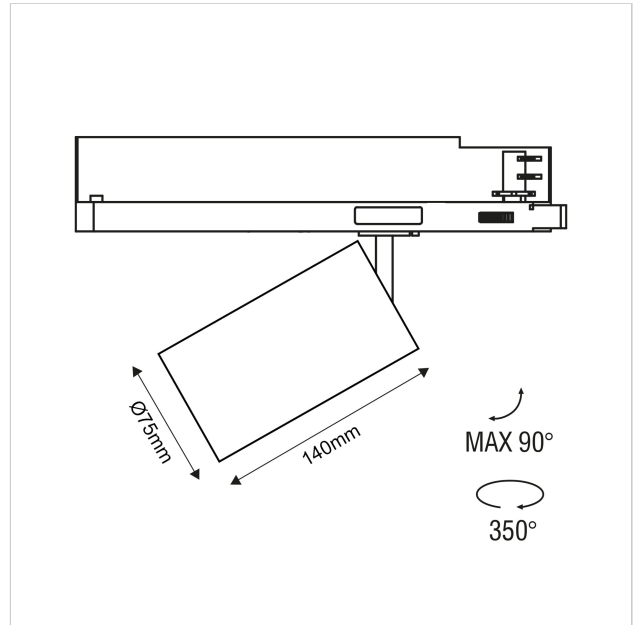

Dea Juno M

SKU	: 607GB92740CHF0
Housing material	: Aluminum Die Cast
Luminaire Color	: Black
Optic	: Reflector
Reflector Color	: Chrome
Power supply	: Included ON/OFF
Luminaire dimension	: Ø75x140mm
Cut out dimension	: N/A
Luminous Flux (lm)	: 1650 lm
LED power	: N/A
System power	: 20W
System efficiency	: 83lm/W
Beam angle (°)	: 40°
CCT (K)	: 2700K
CRI	: 90
Chromaticity tolerance	: 3 MacAdam
Nominal fA	: N/A
Nominal fV	: N/A
Mains Voltage	: 220-240V / 50 -60Hz
EI. Class	: Class II
Lifetime	: 50000h
IP rating	: IP20

Light source energy class	: F
Light source identifier	: CLU028-1204C4-273H5M3-F1
Net. Weight	: 0.68Kg
Warranty	: 5Y

All rated values @ ambient temperature of 25° C. Electric and photometric values are initially subject to a tolerance of +/- 10%. Tolerance of color temperature +/- 150K. Technical data can change without prior notice.