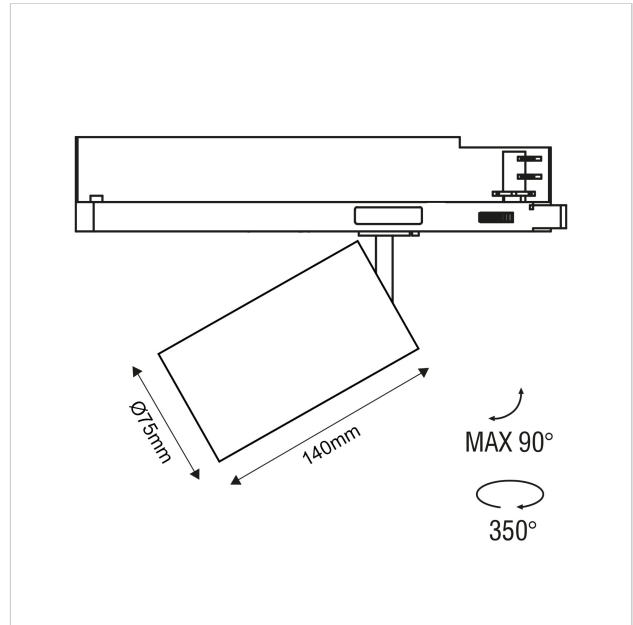

Dea Juno M

SKU	: 607GB92740BMF0
Housing material	: Aluminum Die Cast
Luminaire Color	: Black
Optic	: Reflector
Reflector Color	: Black Matt
Power supply	: Included ON/OFF
Luminaire dimension	: Ø75x140mm
Cut out dimension	: N/A
Luminous Flux (lm)	: 1500 lm
LED power	: N/A
System power	: 20W
System efficiency	: 75lm/W
Beam angle (°)	: 40°
CCT (K)	: 2700K
CRI	: 90
Chromaticity tolerance	: 3 MacAdam
Nominal fA	: N/A
Nominal fV	: N/A
Mains Voltage	: 220-240V / 50 -60Hz
EI. Class	: Class II
Lifetime	: 50000h
IP rating	: IP20

Light source energy class	: F
Light source identifier	: CLU028-1204C4-273H5M3-F1
Net. Weight	: 0.68Kg
Warranty	: 5Y

All rated values @ ambient temperature of 25° C. Electric and photometric values are initially subject to a tolerance of +/- 10%. Tolerance of color temperature +/- 150K. Technical data can change without prior notice.