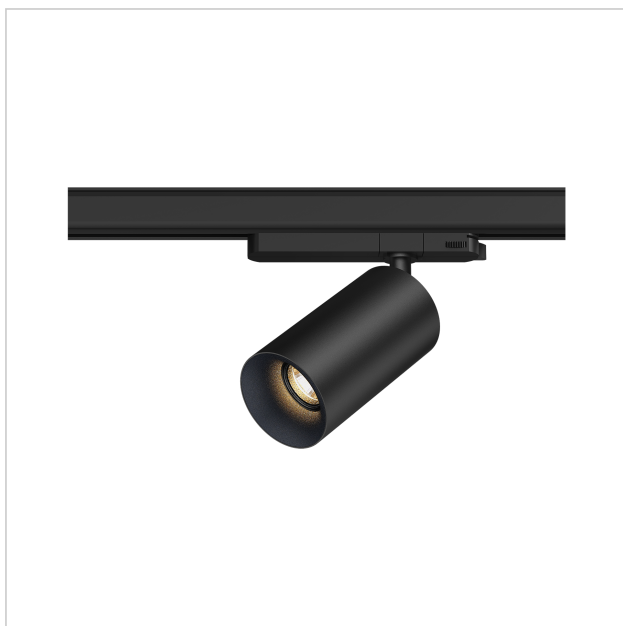

# Dea Juno M

KARIZMA luce

• LED'S DELIGHT •

SKU	: 607GB93040BMF0
Housing material	: Aluminum Die Cast
Luminaire Color	: Black
Optic	: Reflector
Reflector Color	: Black Matt
Power supply	: Included ON/OFF
Luminaire dimension	: Ø75x140mm
Cut out dimension	: N/A
Luminous Flux (lm)	: 1550 lm
LED power	: N/A
System power	: 20W
System efficiency	: 78lm/W
Beam angle (°)	: 40°
CCT (K)	: 3000K
CRI	: 90
Chromaticity tolerance	: 3 MacAdam
Nominal fA	: N/A
Nominal fV	: N/A
Mains Voltage	: 220-240V / 50 -60Hz
EI. Class	: Class II
Lifetime	: 50000h
IP rating	: IP20