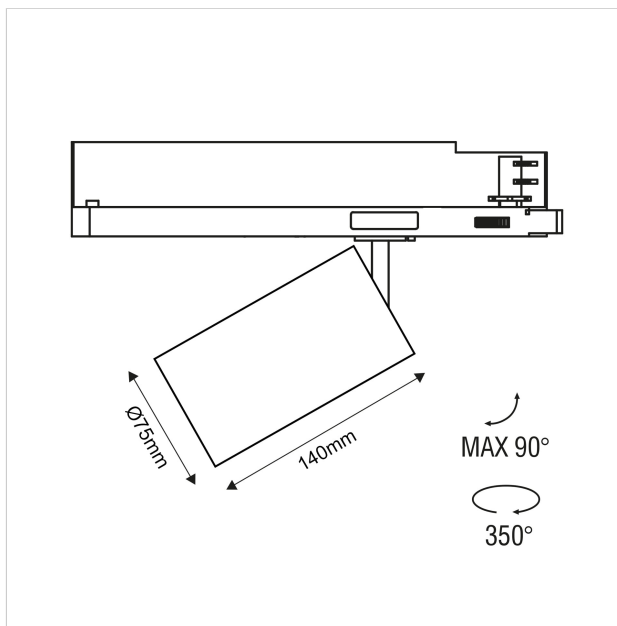

# Dea Juno M

KARIZMA luce

• LED'S DELIGHT •

SKU	: 607GB93040BMF0
Housing material	: Aluminum Die Cast
Luminaire Color	: Black
Optic	: Reflector
Reflector Color	: Black Matt
Power supply	: Included ON/OFF
Luminaire dimension	: Ø75x140mm
Cut out dimension	: N/A
Luminous Flux (lm)	: 1550 lm
LED power	: N/A
System power	: 20W
System efficiency	: 78lm/W
Beam angle (°)	: 40°
CCT (K)	: 3000K
CRI	: 90
Chromaticity tolerance	: 3 MacAdam
Nominal fA	: N/A
Nominal fV	: N/A
Mains Voltage	: 220-240V / 50 -60Hz
EI. Class	: Class II
Lifetime	: 50000h
IP rating	: IP20

---

<b>Light source energy class</b>	: E
<b>Light source identifier</b>	: CLU028-1204C4-303H5M3-F1
<b>Net. Weight</b>	: 0.68Kg
<b>Warranty</b>	: 5Y

---

All rated values @ ambient temperature of 25° C. Electric and photometric values are initially subject to a tolerance of +/- 10%. Tolerance of color temperature +/- 150K. Technical data can change without prior notice.