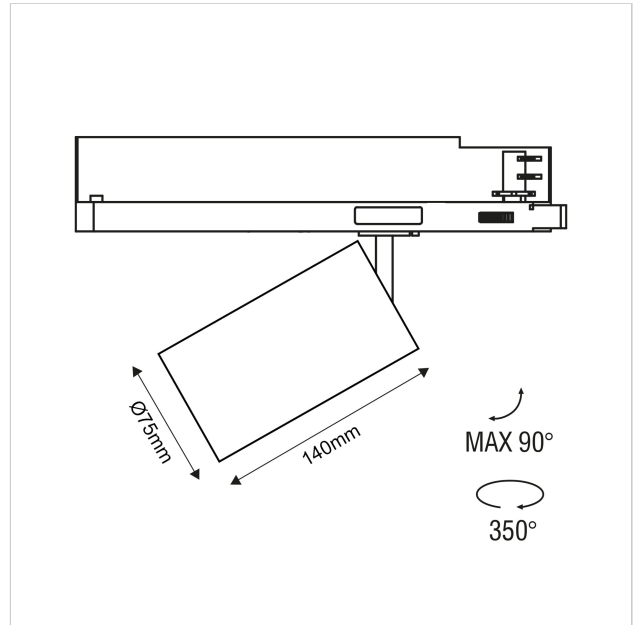

Dea Juno M

SKU	: 607GW92740BGF0
Housing material	: Aluminum Die Cast
Luminaire Color	: White
Optic	: Reflector
Reflector Color	: Black High Gloss
Power supply	: Included ON/OFF
Luminaire dimension	: Ø75x140mm
Cut out dimension	: N/A
Luminous Flux (lm)	: 1550 lm
LED power	: N/A
System power	: 20W
System efficiency	: 78lm/W
Beam angle (°)	: 40°
CCT (K)	: 2700K
CRI	: 90
Chromaticity tolerance	: 3 MacAdam
Nominal fA	: N/A
Nominal fV	: N/A
Mains Voltage	: 220-240V / 50 -60Hz
EI. Class	: Class II
Lifetime	: 50000h
IP rating	: IP20

Light source energy class	: F
Light source identifier	: CLU028-1204C4-273H5M3-F1
Net. Weight	: 0.68Kg
Warranty	: 5Y

All rated values @ ambient temperature of 25° C. Electric and photometric values are initially subject to a tolerance of +/- 10%. Tolerance of color temperature +/- 150K. Technical data can change without prior notice.