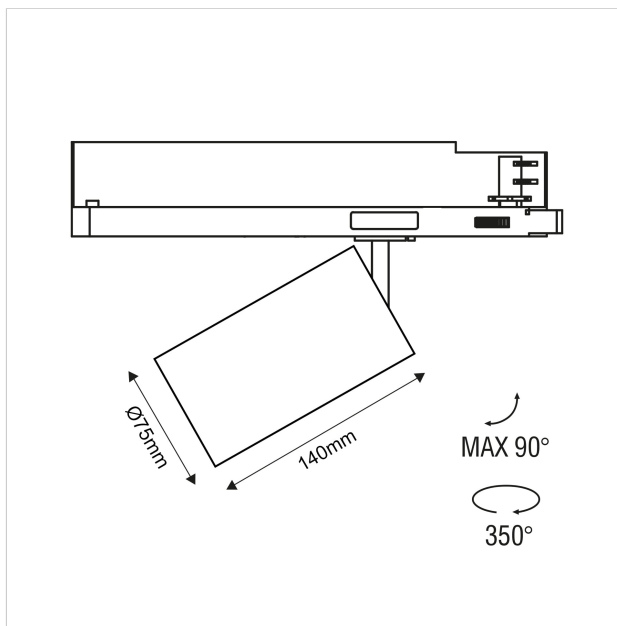

Dea Juno M

SKU	: 607GW92740CHF0
Housing material	: Aluminum Die Cast
Luminaire Color	: White
Optic	: Reflector
Reflector Color	: Chrome
Power supply	: Included ON/OFF
Luminaire dimension	: Ø75x140mm
Cut out dimension	: N/A
Luminous Flux (lm)	: 1650 lm
LED power	: N/A
System power	: 20W
System efficiency	: 83lm/W
Beam angle (°)	: 40°
CCT (K)	: 2700K
CRI	: 90
Chromaticity tolerance	: 3 MacAdam
Nominal fA	: N/A
Nominal fV	: N/A
Mains Voltage	: 220-240V / 50 -60Hz
EI. Class	: Class II
Lifetime	: 50000h
IP rating	: IP20

Light source energy class	: F
Light source identifier	: CLU028-1204C4-273H5M3-F1
Net. Weight	: 0.68Kg
Warranty	: 5Y

All rated values @ ambient temperature of 25° C. Electric and photometric values are initially subject to a tolerance of +/- 10%. Tolerance of color temperature +/- 150K. Technical data can change without prior notice.