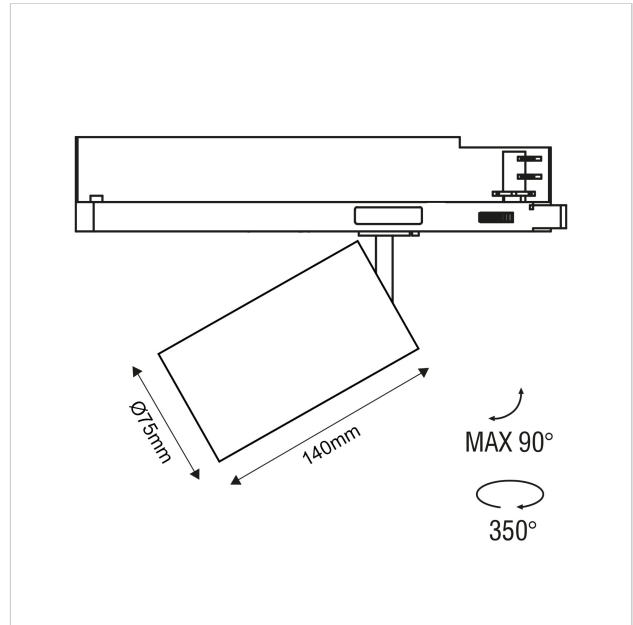

Dea Juno M

SKU	: 607GW92740BMF0
Housing material	: Aluminum Die Cast
Luminaire Color	: White
Optic	: Reflector
Reflector Color	: Black Matt
Power supply	: Included ON/OFF
Luminaire dimension	: Ø75x140mm
Cut out dimension	: N/A
Luminous Flux (lm)	: 1500 lm
LED power	: N/A
System power	: 20W
System efficiency	: 75lm/W
Beam angle (°)	: 40°
CCT (K)	: 2700K
CRI	: 90
Chromaticity tolerance	: 3 MacAdam
Nominal fA	: N/A
Nominal fV	: N/A
Mains Voltage	: 220-240V / 50 -60Hz
El. Class	: Class II
Lifetime	: 50000h
IP rating	: IP20

Light source energy class	: F
Light source identifier	: CLU028-1204C4-273H5M3-F1
Net. Weight	: 0.68Kg
Warranty	: 5Y

All rated values @ ambient temperature of 25° C. Electric and photometric values are initially subject to a tolerance of +/- 10%. Tolerance of color temperature +/- 150K. Technical data can change without prior notice.