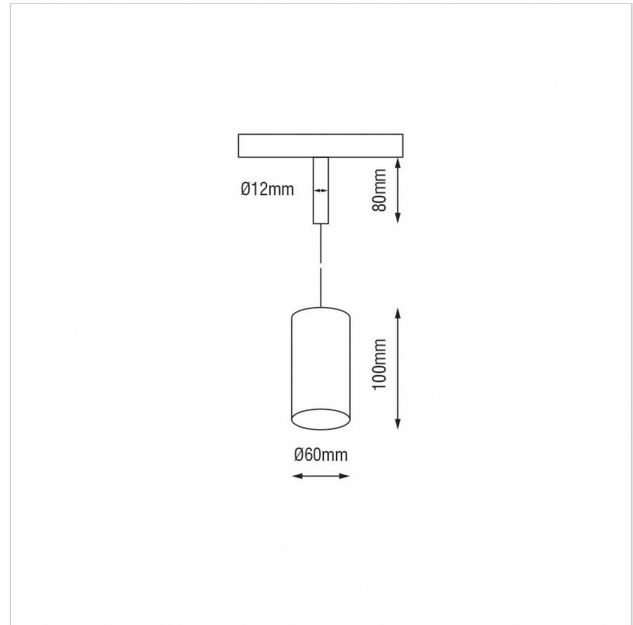

Dea Vesta-Q S

SKU	: Q502DW92740SGF0
Housing material	: Aluminum Die Cast
Luminaire Color	: White
Optic	: Reflector
Reflector Color	: Silver High Gloss
Power supply	: included 48V DC/DC converter ON/OFF
Luminaire dimension	: Ø60mm
Cut out dimension	: N/A
Luminous Flux (lm)	: 790 lm
LED power	: N/A
System power	: 10.5W
System efficiency	: 75lm/W
Beam angle (°)	: 40°
CCT (K)	: 2700K
CRI	: 90
Chromaticity tolerance	: 3 MacAdam
Mains Voltage	: 48V DC
EI. Class	: Class III
Lifetime	: 50000h
IP rating	: IP20
Net. Weight	: 0,5 kg
Warranty	: 5Y

All rated values @ ambient temperature of 25° C. Electric and photometric values are initially subject to a tolerance of +/- 10%. Tolerance of color temperature +/- 150K. Technical data can change without prior notice.