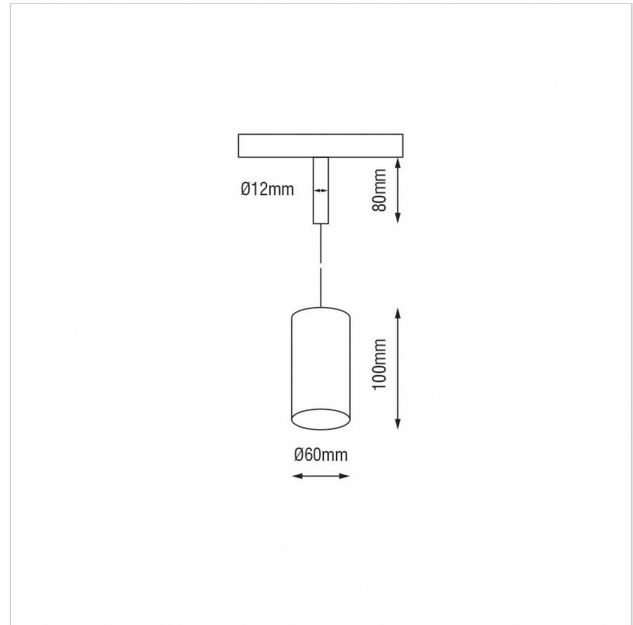

Dea Vesta-Q S

SKU	: Q502DW93040SGF0
Housing material	: Aluminum Die Cast
Luminaire Color	: White
Optic	: Reflector
Reflector Color	: Silver High Gloss
Power supply	: included 48V DC/DC converter ON/OFF
Luminaire dimension	: Ø60mm
Cut out dimension	: N/A
Luminous Flux (lm)	: 800 lm
LED power	: N/A
System power	: 10.5W
System efficiency	: 76lm/W
Beam angle (°)	: 40°
CCT (K)	: 3000K
CRI	: 90
Chromaticity tolerance	: 3 MacAdam
Mains Voltage	: 48V DC
EI. Class	: Class III
Lifetime	: 50000h
IP rating	: IP20
Net. Weight	: 0,5 kg
Warranty	: 5Y

All rated values @ ambient temperature of 25° C. Electric and photometric values are initially subject to a tolerance of +/- 10%. Tolerance of color temperature +/- 150K. Technical data can change without prior notice.