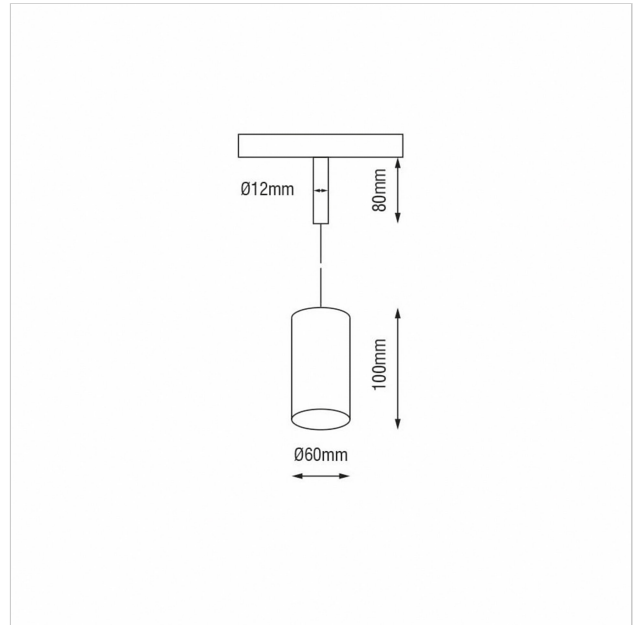

Dea Vesta-Q S

SKU	: Q502DW94040CHF0
Housing material	: Aluminum Die Cast
Luminaire Color	: White
Optic	: Reflector
Reflector Color	: Chrome
Power supply	: included 48V DC/DC converter ON/OFF
Luminaire dimension	: Ø60mm
Cut out dimension	: N/A
Luminous Flux (lm)	: 810 lm
LED power	: N/A
System power	: 10.5W
System efficiency	: 77lm/W
Beam angle (°)	: 40°
CCT (K)	: 4000K
CRI	: 90
Chromaticity tolerance	: 3 MacAdam
Mains Voltage	: 48V DC
EI. Class	: Class III
Lifetime	: 50000h
IP rating	: IP20
Net. Weight	: 0,5 kg
Warranty	: 5Y

All rated values @ ambient temperature of 25° C. Electric and photometric values are initially subject to a tolerance of +/- 10%. Tolerance of color temperature +/- 150K. Technical data can change without prior notice.