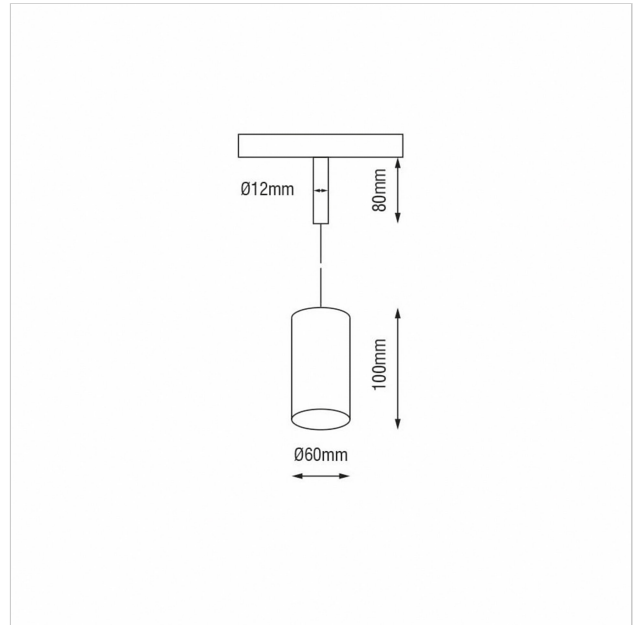

Dea Vesta-Q S

SKU	: Q502DW92740GOF0
Housing material	: Aluminum Die Cast
Luminaire Color	: White
Optic	: Reflector
Reflector Color	: Gold
Power supply	: included 48V DC/DC converter ON/OFF
Luminaire dimension	: Ø60mm
Cut out dimension	: N/A
Luminous Flux (lm)	: 790 lm
LED power	: N/A
System power	: 10.5W
System efficiency	: 75lm/W
Beam angle (°)	: 40°
CCT (K)	: 2700K
CRI	: 90
Chromaticity tolerance	: 3 MacAdam
Mains Voltage	: 48V DC
EI. Class	: Class III
Lifetime	: 50000h
IP rating	: IP20
Net. Weight	: 0,5 kg
Warranty	: 5Y

All rated values @ ambient temperature of 25° C. Electric and photometric values are initially subject to a tolerance of +/- 10%. Tolerance of color temperature +/- 150K. Technical data can change without prior notice.