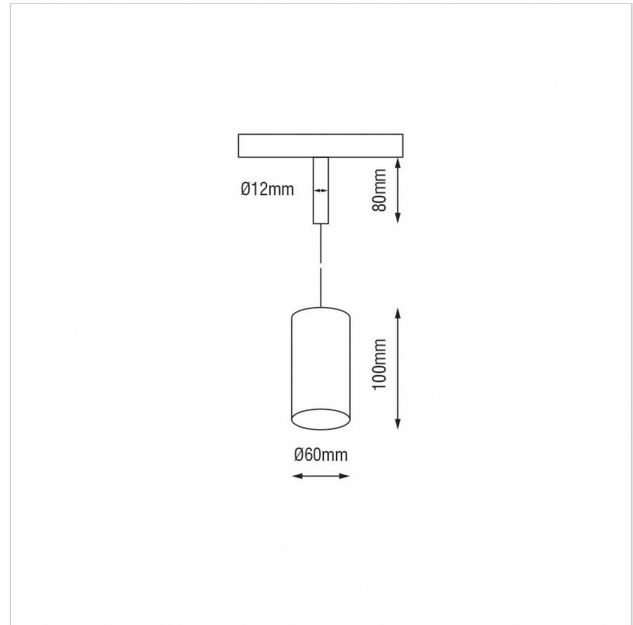

# Dea Vesta-Q S

<b>SKU</b>	: Q502DW93040GOF0
<b>Housing material</b>	: Aluminum Die Cast
<b>Luminaire Color</b>	: White
<b>Optic</b>	: Reflector
<b>Reflector Color</b>	: Gold
<b>Power supply</b>	: included 48V DC/DC converter ON/OFF
<b>Luminaire dimension</b>	: Ø60mm
<b>Cut out dimension</b>	: N/A
<b>Luminous Flux (lm)</b>	: 800 lm
<b>LED power</b>	: N/A
<b>System power</b>	: 10.5W
<b>System efficiency</b>	: 76lm/W
<b>Beam angle (°)</b>	: 40°
<b>CCT (K)</b>	: 3000K
<b>CRI</b>	: 90
<b>Chromaticity tolerance</b>	: 3 MacAdam
<b>Mains Voltage</b>	: 48V DC
<b>EI. Class</b>	: Class III
<b>Lifetime</b>	: 50000h
<b>IP rating</b>	: IP20
<b>Net. Weight</b>	: 0,5 kg
<b>Warranty</b>	: 5Y

---

All rated values @ ambient temperature of 25° C. Electric and photometric values are initially subject to a tolerance of +/- 10%. Tolerance of color temperature +/- 150K. Technical data can change without prior notice.