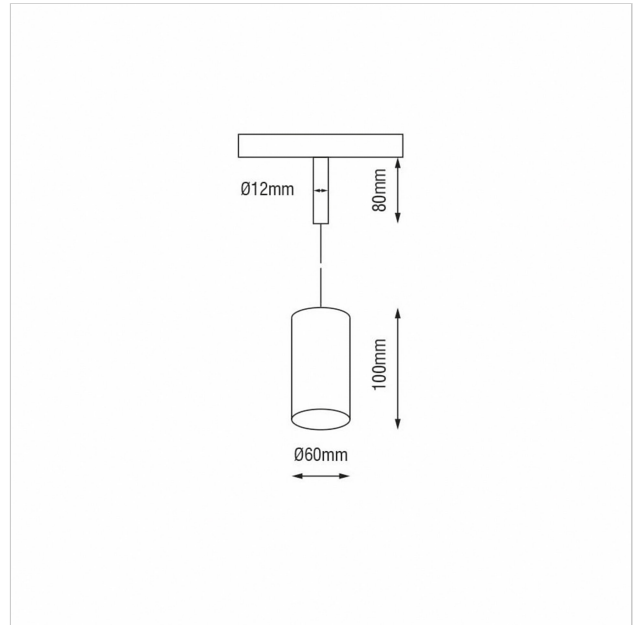

Dea Vesta-Q S

SKU	: Q502DW94040GOF0
Housing material	: Aluminum Die Cast
Luminaire Color	: White
Optic	: Reflector
Reflector Color	: Gold
Power supply	: included 48V DC/DC converter ON/OFF
Luminaire dimension	: Ø60mm
Cut out dimension	: N/A
Luminous Flux (lm)	: 810 lm
LED power	: N/A
System power	: 10.5W
System efficiency	: 77lm/W
Beam angle (°)	: 40°
CCT (K)	: 4000K
CRI	: 90
Chromaticity tolerance	: 3 MacAdam
Mains Voltage	: 48V DC
EI. Class	: Class III
Lifetime	: 50000h
IP rating	: IP20
Net. Weight	: 0,5 kg
Warranty	: 5Y

All rated values @ ambient temperature of 25° C. Electric and photometric values are initially subject to a tolerance of +/- 10%. Tolerance of color temperature +/- 150K. Technical data can change without prior notice.