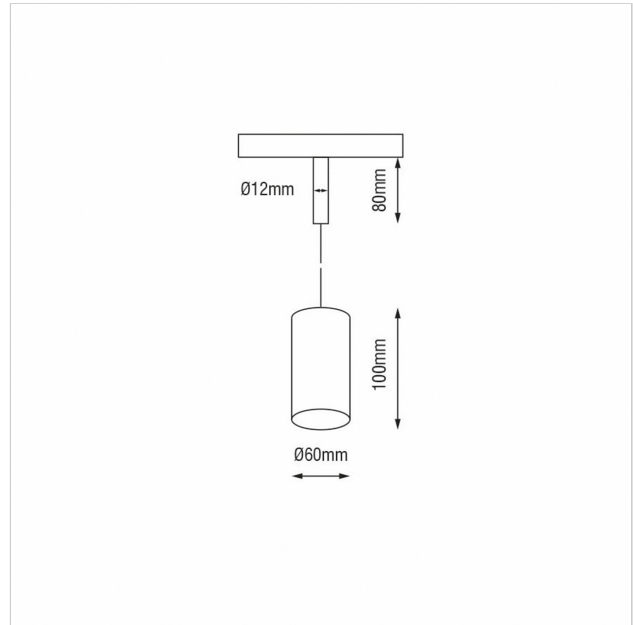

# Dea Vesta-Q S

<b>SKU</b>	: Q502DW92740BMF0
<b>Housing material</b>	: Aluminum Die Cast
<b>Luminaire Color</b>	: White
<b>Optic</b>	: Reflector
<b>Reflector Color</b>	: Black Matt
<b>Power supply</b>	: included 48V DC/DC converter ON/OFF
<b>Luminaire dimension</b>	: Ø60mm
<b>Cut out dimension</b>	: N/A
<b>Luminous Flux (lm)</b>	: 790 lm
<b>LED power</b>	: N/A
<b>System power</b>	: 10.5W
<b>System efficiency</b>	: 75lm/W
<b>Beam angle (°)</b>	: 40°
<b>CCT (K)</b>	: 2700K
<b>CRI</b>	: 90
<b>Chromaticity tolerance</b>	: 3 MacAdam
<b>Mains Voltage</b>	: 48V DC
<b>EI. Class</b>	: Class III
<b>Lifetime</b>	: 50000h
<b>IP rating</b>	: IP20
<b>Net. Weight</b>	: 0,5 kg
<b>Warranty</b>	: 5Y

---

All rated values @ ambient temperature of 25° C. Electric and photometric values are initially subject to a tolerance of +/- 10%. Tolerance of color temperature +/- 150K. Technical data can change without prior notice.