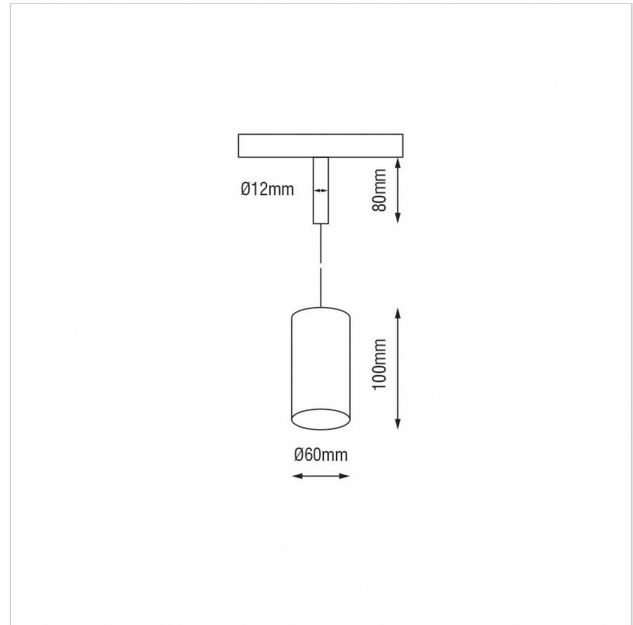

# Dea Vesta-Q S

SKU	: Q502DW93040BMF0
Housing material	: Aluminum Die Cast
Luminaire Color	: White
Optic	: Reflector
Reflector Color	: Black Matt
Power supply	: included 48V DC/DC converter ON/OFF
Luminaire dimension	: Ø60mm
Cut out dimension	: N/A
Luminous Flux (lm)	: 800 lm
LED power	: N/A
System power	: 10.5W
System efficiency	: 76lm/W
Beam angle (°)	: 40°
CCT (K)	: 3000K
CRI	: 90
Chromaticity tolerance	: 3 MacAdam
Mains Voltage	: 48V DC
EI. Class	: Class III
Lifetime	: 50000h
IP rating	: IP20
Net. Weight	: 0,5 kg
Warranty	: 5Y

---

All rated values @ ambient temperature of 25° C. Electric and photometric values are initially subject to a tolerance of +/- 10%. Tolerance of color temperature +/- 150K. Technical data can change without prior notice.